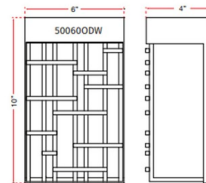

Description

The Aspen Outdoor Wall Sconce is simple yet solid in design and highly effective in presentation. The light gently permeates from the Frosted Glass diffuser through the perforations casting a down and outward light, making it suitable for Dark Sky applications. Available in Matte Black or Silica finish. Choose from two sizes. ADA compliant. ETL listed. Suitable for wet locations. Fits standard 4 inch x 4 inch octagon box.

Shown in matte black / frosted

Specifications

COLOR	Frosted
BODY FINISH	Matte Black
WATTAGE	15W
DIMMER	Low Voltage Electronic
DIMENSIONS	6"W x 10"H x 4"D
INTEGRATED LED MODULE	1 x LED/15W/120V LED
COUNTRY OF ORIGIN	China