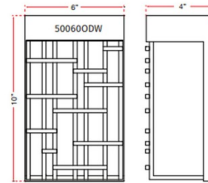

### Specifications

COLOR	Frosted
BODY FINISH	Matte Black
WATTAGE	15W
DIMMER	Low Voltage Electronic
DIMENSIONS	6"W x 10"H x 4"D
INTEGRATED LED MODULE	1 x LED/15W/120V LED
COUNTRY OF ORIGIN	China