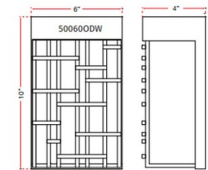

### Specifications

COLOR	Frosted
BODY FINISH	Matte Black
WATTAGE	15W
DIMMER	Low Voltage Electronic
DIMENSIONS	6"W x 10"H x 4"D
INTEGRATED LED MODULE	1 x LED/15W/120V LED
COUNTRY OF ORIGIN	China