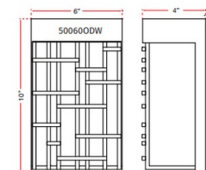

Shown in matte black / frosted

Specifications

COLOR	Frosted
BODY FINISH	Matte Black
WATTAGE	15W
DIMMER	Low Voltage Electronic
DIMENSIONS	6"W x 10"H x 4"D
INTEGRATED LED MODULE	1 x LED/15W/120V LED
COUNTRY OF ORIGIN	China