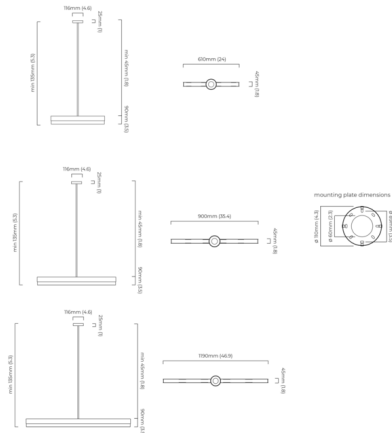

Description

The Artes Linear Pendant brings an architectural beam of light to you space. Creating an elegant look, this piece can be used alone or grouped in varying finishes and sizes to add a bold statement to your room. Phase cut dimming.
 Note: Standard stem length is 39.4 inches and is field adjustable. Custom stem length is available upon request. Please specify overall drop length when ordering.

Specifications

COLOR Honed Alabaster
 BODY FINISH Bronze / Satin Brass
 WATTAGE 16W
 DIMMER Low Voltage Electronic
 DIMENSIONS 24"L x 1.8"W x 3.5"H
 INTEGRATED LED MODULE 1 x LED/16W/120V LED
 COUNTRY OF ORIGIN United Kingdom

Technical Information

PRODUCT DIMENSIONS Canopy: 4.6" diameter
 LAMP COLOR 2700K
 LUMENS/WATT 50.00
 LUMINOUS FLUX 800 lumens

Shown in bronze / satin brass / honed alabaster

CLICK TO VIEW PRODUCT

Notes: