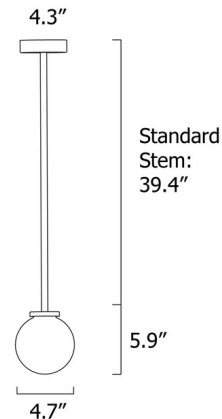

### Description

The Mezzo Pendant adds a chic, minimalist Italian vibe to your space. A hand blown Opal glass globe diffuser is complemented by sleek metal stem and round canopy for a neat, minimalist look. Note: Standard stem length is 39.4 inches and is field adjustable. Custom stem length is available upon request. Please specify overall drop length when ordering.

### Specifications

COLOR	Opal
BODY FINISH	Satin Brass
WATTAGE	25W
DIMMER	Standard 120V
DIMENSIONS	4.72"W x 5.9"H
BULB NOT INCLUDED	1 x JCD/G9/25W/120V Halogen
COUNTRY OF ORIGIN	United Kingdom

### Technical Information

PRODUCT DIMENSIONS . . . . . Downrod: 39.4" Adjustable On Site

CLICK TO VIEW PRODUCT

Notes: