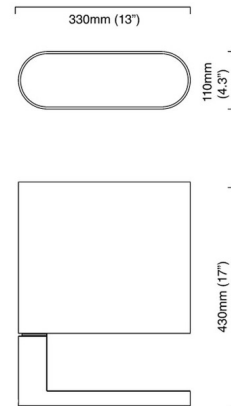

Specifications

COLOR	N/A
BODY FINISH	Satin Brass
WATTAGE	36W
DIMMER	Included
DIMENSIONS	13"W x 17"H x 4.3"D
BULB NOT INCLUDED	2 x JCD/G9/18W/120V Halogen
COUNTRY OF ORIGIN	United Kingdom

Technical Information

PRODUCT DIMENSIONS	Cord: 79"
--------------------	-----------

Shown in satin brass

CLICK TO VIEW PRODUCT

Notes: