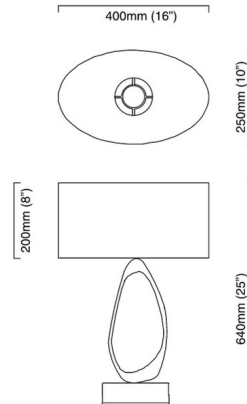

Specifications

COLOR Dove Grey Silk
BODY FINISH Bronze
WATTAGE 8W
DIMMER Included
DIMENSIONS 16"W x 25"H x 10"D
BULB NOT INCLUDED 1 x A19/Medium (E26)/8W/120V LED
OTHER BULB OPTIONS 1 x A19/Medium (E26)/120V LED
1 x A19/Medium (E26)/60W/120V Incandescent
COUNTRY OF ORIGIN United Kingdom

Technical Information

PRODUCT DIMENSIONS Cord: 78" + Inline Dimmer

Shown in bronze / dove grey silk

CLICK TO VIEW PRODUCT

Notes: