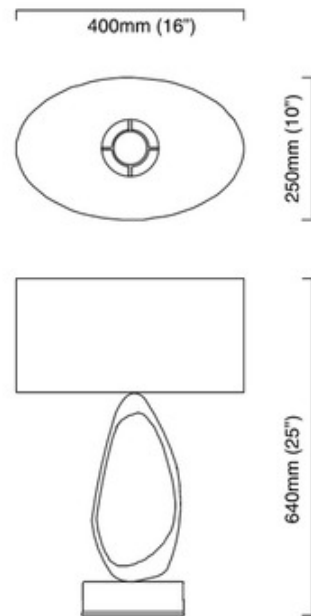

BRAND

CTO Lighting

DESCRIPTION

The Stella Table Lamp is not only a sculptural masterpiece, but a beautiful light. The beautiful hand cast body is finished in Bronze with an inner lining of Satin Brass. Topped with a drum shade in Dove Grey Silk, Slate Grey Silk, or White Linen. Inline dimmer switch. UL and CE listed.

Shown in: Bronze / Dove Grey Silk

SHADE COLOR	Dove Grey Silk
BODY FINISH	Bronze
WATTAGE	8W
DIMMER	Included
DIMENSIONS	16"W x 25"H
BULB NOT INCLUDED	
LAMP	1 x A19/Medium (E26)/8W/120V LED 1 x A19/Medium (E26)/120V LED 1 x A19/Medium (E26)/60W/120V Incandescent

Technical Information

PRODUCT DIMENSIONS	Cord: 78" + Inline Dimmer
---------------------------	---------------------------

SPEC # CTO901925

COMPANY	PROJECT	FIXTURE TYPE	APPROVED BY	DATE