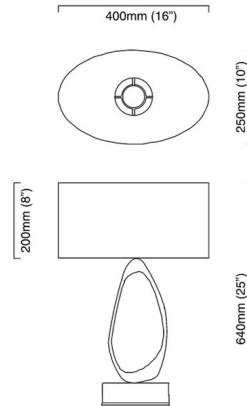

### Specifications

COLOR . . . . . Dove Grey Silk  
BODY FINISH . . . . . Bronze  
WATTAGE . . . . . 8W  
DIMMER . . . . . Included  
DIMENSIONS . . . . . 16"W x 25"H x 10"D  
BULB NOT INCLUDED . . . . . 1 x A19/Medium (E26)/8W/120V LED  
OTHER BULB OPTIONS . . . . . 1 x A19/Medium (E26)/120V LED  
1 x A19/Medium (E26)/60W/120V Incandescent  
COUNTRY OF ORIGIN . . . . . United Kingdom

### Technical Information

PRODUCT DIMENSIONS . . . . . Cord: 78" + Inline Dimmer

Shown in bronze / dove grey silk

CLICK TO VIEW PRODUCT

Notes: