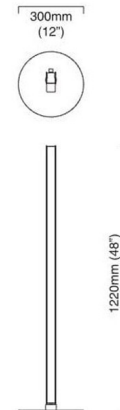

Description

The Artes Floor Lamp brings an architectural beam of light to your space. Creating an elegant look, this piece will add a bold statement to your room. Available with a Honed Alabaster diffuser and finished in Antique Bronze, Bronze, Satin Brass or Bronze with Satin Brass accents. Integrated dimmer switch is located on the body of the lamp. CE listed.

Specifications

COLOR	Honed Alabaster
BODY FINISH	Satin Brass
WATTAGE	32W
DIMMER	Included
DIMENSIONS	11.81"W x 48.03"H
INTEGRATED LED MODULE	1 x LED/32W/120V LED
COUNTRY OF ORIGIN	United Kingdom

Technical Information

PRODUCT DIMENSIONS	Cord: 98.4"
LAMP COLOR	2700K
LUMENS/WATT	50.00
LUMINOUS FLUX	1600 lumens

Shown in satin brass / honed alabaster

CLICK TO VIEW PRODUCT

Notes: