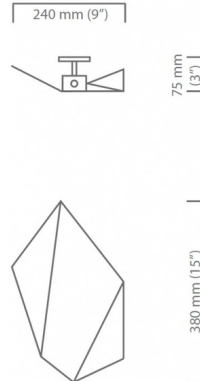

Description

The Abstract Wall Sconce presents two simple folds reminiscent of an abstract leaf. The rotatable, faceted shade is clean and simple when alone. Grouped together it brings a bold statement to your space. ADA compliant. UL and CE listed.

Specifications

COLOR	N/A
BODY FINISH	Satin Brass
WATTAGE	25W
DIMMER	Standard 120V
DIMENSIONS	8.03"W x 14.96"H x 2.95"D
BULB NOT INCLUDED	1 x JCD/G9/25W/120V Halogen
OTHER BULB OPTIONS	1 x JCD/G9/120V LED
COUNTRY OF ORIGIN	United Kingdom

Technical Information

PRODUCT DIMENSIONS	Backplate: 4.5" Dia.
--------------------	----------------------

Shown in satin brass

CLICK TO VIEW PRODUCT

Notes: