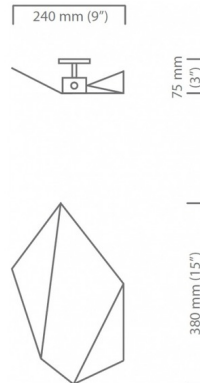

### Description

The Abstract Wall Sconce presents two simple folds reminiscent of an abstract leaf. The rotatable, faceted shade is clean and simple when alone. Grouped together it brings a bold statement to your space. ADA compliant. UL and CE listed.

### Specifications

COLOR	N/A
BODY FINISH	Satin Brass
WATTAGE	25W
DIMMER	Standard 120V
DIMENSIONS	8.03"W x 14.96"H x 2.95"D
BULB NOT INCLUDED	1 x JCD/G9/25W/120V Halogen
OTHER BULB OPTIONS	1 x JCD/G9/120V LED
COUNTRY OF ORIGIN	United Kingdom

### Technical Information

PRODUCT DIMENSIONS	Backplate: 4.5" Dia.
--------------------	----------------------

Shown in satin brass

CLICK TO VIEW PRODUCT

Notes: