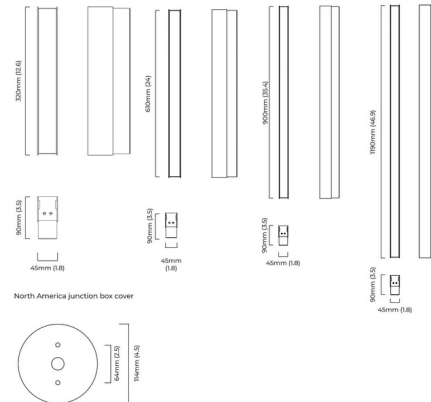

Description

The Artes Wall Sconce brings an architectural beam of light to you space. Creating an elegant look, this piece can be used alone or grouped in varying finishes and sizes to add a bold statement to your room. Available with a Honed Alabaster diffuser and finished in Antique Bronze, Bronze, Satin Brass or Bronze with Satin Brass accents. Note: Includes round 4.75 inch diameter junction box cover for North American use.

Shown in satin brass / honed alabaster

Specifications

COLOR	Honed Alabaster
BODY FINISH	Satin Brass
WATTAGE	8W
DIMMER	Low Voltage Electronic
DIMENSIONS	1.77"W x 12.59"H x 3.54"D
INTEGRATED LED MODULE	1 x LED/8W/120V LED
COUNTRY OF ORIGIN	United Kingdom

Technical Information

PRODUCT DIMENSIONS	Backplate: 4.75" Dia.
LAMP COLOR	2700K
LUMENS/WATT	50.00
LUMINOUS FLUX	400 lumens

CLICK TO VIEW PRODUCT

Notes: