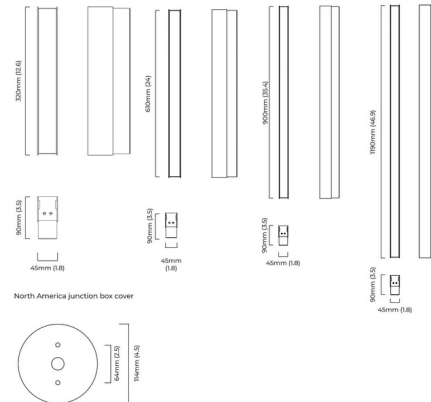

### Description

The Artes Wall Sconce brings an architectural beam of light to you space. Creating an elegant look, this piece can be used alone or grouped in varying finishes and sizes to add a bold statement to your room. Available with a Honed Alabaster diffuser and finished in Antique Bronze, Bronze, Satin Brass or Bronze with Satin Brass accents. Note: Includes round 4.75 inch diameter junction box cover for North American use.

### Specifications

COLOR	Honed Alabaster
BODY FINISH	Satin Brass
WATTAGE	8W
DIMMER	Low Voltage Electronic
DIMENSIONS	1.77"W x 12.59"H x 3.54"D
INTEGRATED LED MODULE	1 x LED/8W/120V LED
COUNTRY OF ORIGIN	United Kingdom

### Technical Information

PRODUCT DIMENSIONS	Backplate: 4.75" Dia.
LAMP COLOR	2700K
LUMENS/WATT	50.00
LUMINOUS FLUX	400 lumens

CLICK TO VIEW PRODUCT

Notes: