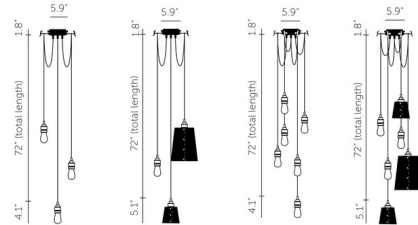

Specifications

COLOR No Shade
BODY FINISH Steel
WATTAGE 120W
DIMMER Standard 120V
DIMENSIONS 5.9"W x 4.13"H
BULB NOT INCLUDED 3 x A19/Medium (E26)/40W/120V Incandescent
OTHER BULB OPTIONS 3 x A19/Medium (E26)/120V LED

Technical Information

PRODUCT DIMENSIONS Cord Length: 72"

Shown in steel / no shade

CLICK TO VIEW PRODUCT

Notes: