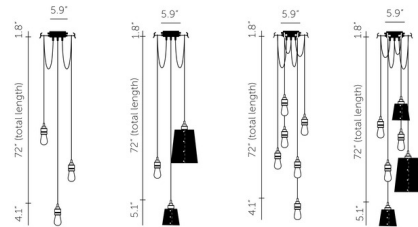

By Buster + Punch

Description

The Hooked Multi Light Pendant is made up of Smoked Bronze, Steel, or Brass pendants, each with their own customizing hook, and matte rubber detailing. Each pendant length can be adjusted and hooked onto a solid metal hook screwed into the ceiling rose, ensuring a unique sculptural shape. The hooks can also be installed directly into your ceiling to spread the pendants out above any furniture you wish.

Shown in steel / no shade

Specifications

COLOR No Shade
 BODY FINISH Steel
 WATTAGE 120W
 DIMMER Standard 120V
 DIMENSIONS 5.9"W x 4.13"H
 BULB NOT INCLUDED 3 x A19/Medium (E26)/40W/120V Incandescent
 OTHER BULB OPTIONS 3 x A19/Medium (E26)/120V LED

Technical Information

PRODUCT DIMENSIONS Cord Length: 72"

Notes:

CLICK TO VIEW PRODUCT