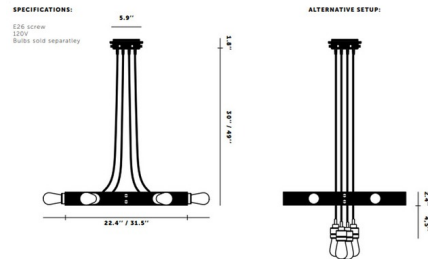

By Buster + Punch

Description

The Hero Light Chandelier was designed to be the focal point and HERO of any room. Lights have the option of being left to hang through the center or set within the ring of this fixture. This fixture looks best when used in combination with the Buster bulbs. Available in two sizes with a Graphite or Stone finish complemented by Steel, Brass, or Smoked Bronze metal and matt rubber detailing. Offered with a 30 inch or 49 inch cord length.

Shown in graphite / steel

Specifications

COLOR	Steel
BODY FINISH	Graphite
WATTAGE	240W
DIMMER	Standard 120V
DIMENSIONS	31.5\"W x 30\"H
BULB NOT INCLUDED	6 x A19/Medium (E26)/40W/120V Incandescent
OTHER BULB OPTIONS	6 x A19/Medium (E26)/120V LED 6 x Edison/Medium (E26)/120V Incandescent 6 x Edison/Medium (E26)/120V LED

Technical Information

PRODUCT DIMENSIONS Min / Max Overall Height: 30\" / 49\"

CLICK TO VIEW PRODUCT

Notes: