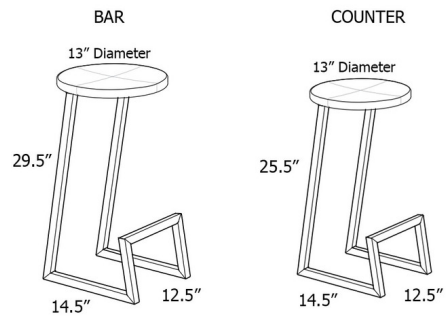

By hollis+morris

Description

The Corktown Stool features a cantilevered shape inspired by the visual of a single flowing ribbon. A solid wood seat is scooped for comfort and is finished with hard wax oil to protect and give a lustrous look. The steel base boasts a unique angle that imbues flawless balance and function. Available in bar and counter heights.

Shown in walnut / black

Specifications

COLOR	Black
BODY FINISH	Walnut
WATTAGE	N/A
DIMMER	N/A
DIMENSIONS	13"W x 25.5"H x 14.5"D
BULB	N/A
COUNTRY OF ORIGIN	Canada

CLICK TO VIEW PRODUCT

Notes: