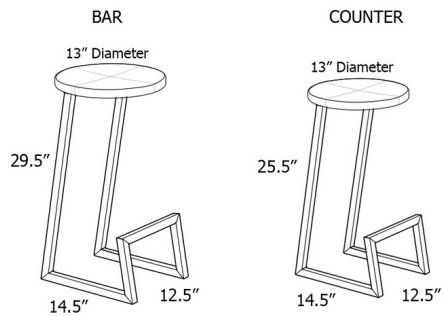

By hollis+morris

Description

The Corktown Stool features a cantilevered shape inspired by the visual of a single flowing ribbon. A solid wood seat is scooped for comfort and is finished with hard wax oil to protect and give a lustrous look. The steel base boasts a unique angle that imbues flawless balance and function. Available in bar and counter heights.

Shown in walnut / black

Specifications

COLOR	Black
BODY FINISH	Walnut
WATTAGE	N/A
DIMMER	N/A
DIMENSIONS	13"W x 25.5"H x 14.5"D
BULB	N/A
COUNTRY OF ORIGIN	Canada

CLICK TO VIEW PRODUCT

Notes: