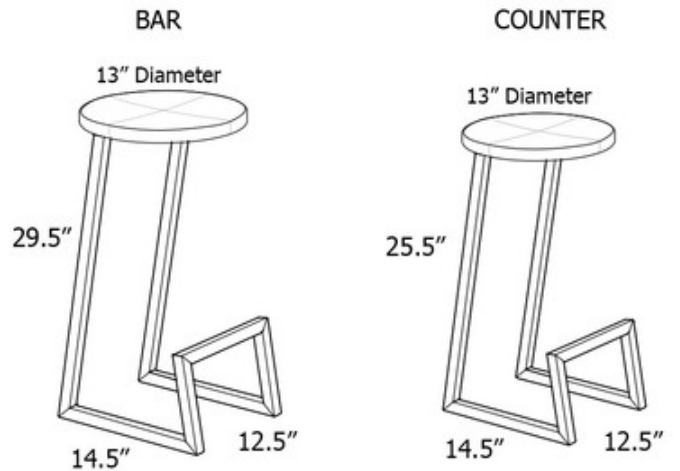

Lightology

Corktown Stool

SPEC #

HNM902207

BRAND

hollis+morris

DESCRIPTION

The Corktown Stool features a cantilevered shape inspired by the visual of a single flowing ribbon. A solid wood seat is scooped for comfort and is finished with hard wax oil to protect and give a lustrous look. The steel base boasts a unique angle that imbues flawless balance and function. Available in bar and counter heights.

Shown in: Walnut / Black

COLOR	Black
BODY FINISH	Walnut
WATTAGE	N/A
DIMMER	N/A
DIMENSIONS	13"W x 25.5"H x 14.5"D
LAMP	N/A

SPEC # HNM902207

COMPANY	PROJECT	FIXTURE TYPE	APPROVED BY	DATE