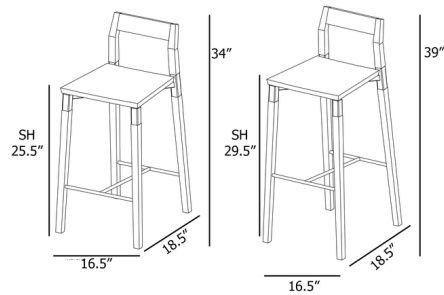

By hollis+morris

Description

The Parkdale Stool combines wood and metal to create a prominent stool that is essential for interior enhancement. Prominent steel components replace the connections that would typically be made from wood. A floating seat creates void space and enhances the attention paid to these essential moments of joinery. Choice of Walnut, Natural Oak, Black Oak, and White Oak with Black or White metal accents. Available in counter and bar heights.

Shown in white oak / black

Specifications

COLOR	Black
BODY FINISH	White Oak
WATTAGE	N/A
DIMMER	N/A
DIMENSIONS	16.5"W x 34"H x 18.5"D
BULB	N/A
COUNTRY OF ORIGIN	Canada

CLICK TO VIEW PRODUCT

Notes: