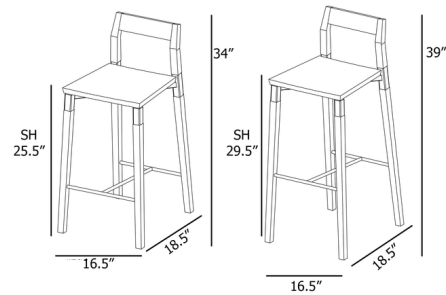

By hollis+morris

Description

The Parkdale Stool combines wood and metal to create a prominent stool that is essential for interior enhancement. Prominent steel components replace the connections that would typically be made from wood. A floating seat creates void space and enhances the attention paid to these essential moments of joinery. Choice of Walnut, Natural Oak, Black Oak, and White Oak with Black or White metal accents. Available in counter and bar heights.

Shown in white oak / black

Specifications

COLOR	Black
BODY FINISH	White Oak
WATTAGE	N/A
DIMMER	N/A
DIMENSIONS	16.5"W x 34"H x 18.5"D
BULB	N/A
COUNTRY OF ORIGIN	Canada

CLICK TO VIEW PRODUCT

Notes: