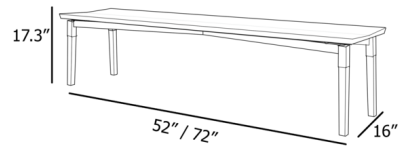

### Description

The Parkdale Bench is a minimalist masterpiece that is defined by elegant details. Prominent steel components replace the connections that would typically be made from wood. A floating seat creates void space and enhances the attention paid to these essential moments of joinery. Available in two sizes and Walnut, Natural Oak, Black Oak, or White Oak finish with Black or White metal accents.

### Specifications

COLOR	Black
BODY FINISH	White Oak
WATTAGE	N/A
DIMMER	N/A
DIMENSIONS	52"W x 17.25"H x 16"D
BULB	N/A
COUNTRY OF ORIGIN	Canada

CLICK TO VIEW PRODUCT

Notes: