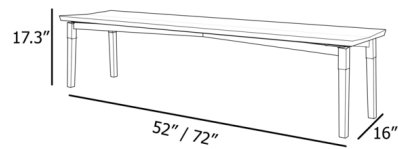

By hollis+morris

Description

The Parkdale Bench is a minimalist masterpiece that is defined by elegant details. Prominent steel components replace the connections that would typically be made from wood. A floating seat creates void space and enhances the attention paid to these essential moments of joinery. Available in two sizes and Walnut, Natural Oak, Black Oak, or White Oak finish with Black or White metal accents.

Shown in natural oak / black

Specifications

COLOR	Black
BODY FINISH	Natural Oak
WATTAGE	N/A
DIMMER	N/A
DIMENSIONS	52"W x 17.25"H x 16"D
BULB	N/A
COUNTRY OF ORIGIN	Canada

Technical Information

PRODUCT DIMENSIONS	Seat Height: 17.25"
--------------------	---------------------