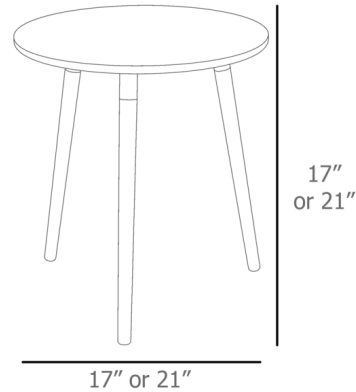

By hollis+morris

Description

The Crescenttown Side Table brings forth a dialogue between the materials of wood and metal. A simple silhouette rooted in Scandinavian minimalism ensures a timeless sense of balance and integrity in any home where the Crescenttown rests. Features a wood finish with White or Black metal accent at the top of the table leg.

Shown in white / natural oak

Specifications

COLOR	Natural Oak
BODY FINISH	White
WATTAGE	N/A
DIMMER	N/A
DIMENSIONS	17\"W x 17\"H x 17\"D
BULB	N/A
COUNTRY OF ORIGIN	Canada

CLICK TO VIEW PRODUCT

Notes: