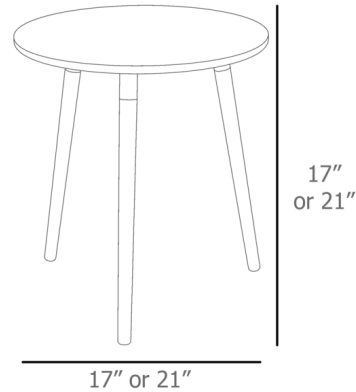

## Crescenttown Side Table

By hollis+morris

### Description

The Crescenttown Side Table brings forth a dialogue between the materials of wood and metal. A simple silhouette rooted in Scandinavian minimalism ensures a timeless sense of balance and integrity in any home where the Crescenttown rests. Features a wood finish with White or Black metal accent at the top of the table leg.

### Specifications

COLOR	Natural Oak
BODY FINISH	White
WATTAGE	N/A
DIMMER	N/A
DIMENSIONS	17\"W x 17\"H x 17\"D
BULB	N/A
COUNTRY OF ORIGIN	Canada

CLICK TO VIEW PRODUCT

Notes: