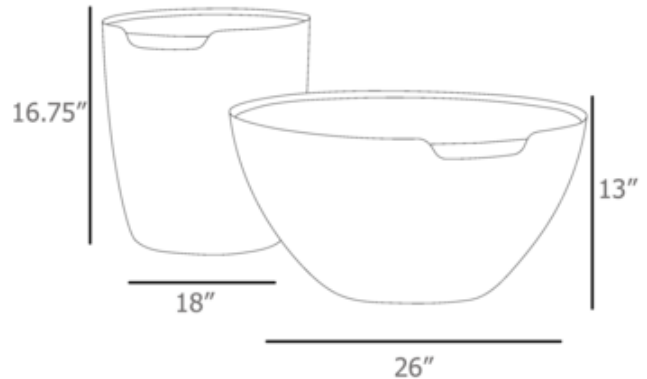

BRAND

hollis+morris

DESCRIPTION

The Basin Table is construed of a spun aluminum basin that is accented by rich oak or walnut, offering sheltered storage. Robust hidden brackets support the solid wood tabletop while a subtle dip in the metal provides a mouth to access the contents within.

Shown in: Walnut / Black

COLOR	Black
BODY FINISH	Walnut
WATTAGE	N/A
DIMMER	N/A
DIMENSIONS	18"W x 16.75"H
LAMP	N/A

SPEC #

HNM902323

COMPANY

PROJECT

FIXTURE TYPE

APPROVED BY