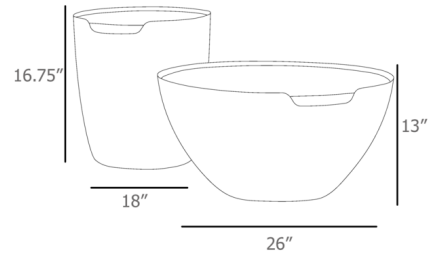

## Basin Table

By hollis+morris

### Description

The Basin Table is construed of a spun aluminum basin that is accented by rich oak or walnut, offering sheltered storage. Robust hidden brackets support the solid wood tabletop while a subtle dip in the metal provides a mouth to access the contents within.

### Specifications

COLOR	Black
BODY FINISH	Walnut
WATTAGE	N/A
DIMMER	N/A
DIMENSIONS	18"W x 16.75"H
BULB	N/A
COUNTRY OF ORIGIN	Canada

CLICK TO VIEW PRODUCT

Notes: