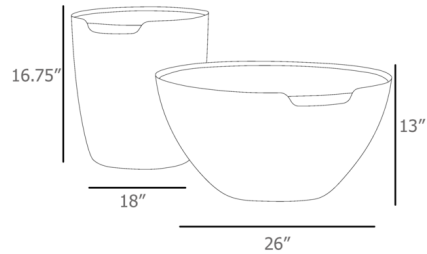

## Basin Table

By hollis+morris

### Description

The Basin Table is construed of a spun aluminum basin that is accented by rich oak or walnut, offering sheltered storage. Robust hidden brackets support the solid wood tabletop while a subtle dip in the metal provides a mouth to access the contents within.

### Specifications

COLOR	Black
BODY FINISH	Walnut
WATTAGE	N/A
DIMMER	N/A
DIMENSIONS	18"W x 16.75"H
BULB	N/A
COUNTRY OF ORIGIN	Canada

CLICK TO VIEW PRODUCT

Notes: