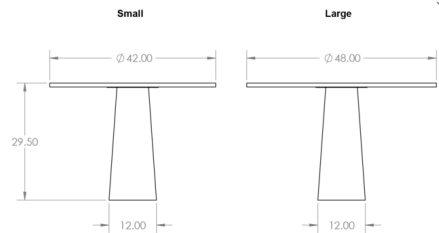

By hollis+morris

Description

The Brockton Dining Table offers a design that is both minimalist and powerful. With a dramatic union of solid wood and metal, the Brockton's base rises from the ground like an ancient monolith. Angular silhouettes drive home the urban abstraction of a mountain that designer Mischa Couvrette aimed to bring into the home. Perfect for kitchen, dining rooms, or hospitality spaces. Available in two sizes and in Walnut, Natural Oak, Black Oak, or White Oak table-top finish with Black or White metal base.

Shown in walnut / black

Specifications

COLOR	Black
BODY FINISH	Walnut
WATTAGE	N/A
DIMMER	N/A
DIMENSIONS	42"W x 29.5"H
BULB	N/A
COUNTRY OF ORIGIN	Canada

CLICK TO VIEW PRODUCT

Notes: