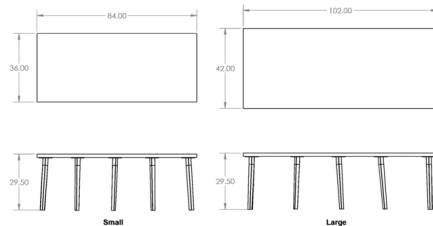

By hollis+morris

Description

The Pier Dining Table celebrates the distinct character of a seaside pier. Cold-rolled steel replaces the essential joineries of the solid wood table; a hard wax oil finish honors the natural grain of the Oak or Walnut. This wonderful combination results in a playful and mesmerizing form that functions as a perfect dining table for any contemporary space. Available in two sizes and in Walnut, Natural Oak, Black Oak, or White Oak finish with Black or White metal accents.

Shown in walnut / black

Specifications

COLOR	Black
BODY FINISH	Walnut
WATTAGE	N/A
DIMMER	N/A
DIMENSIONS	84"W x 29.5"H x 36"D
BULB	N/A
COUNTRY OF ORIGIN	Canada

CLICK TO VIEW PRODUCT

Notes: