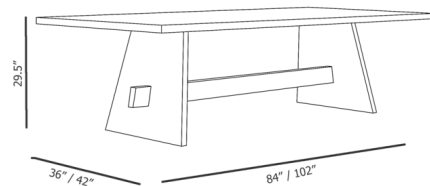

Shown in natural oak / copper

Specifications

COLOR	Copper
BODY FINISH	Natural Oak
WATTAGE	N/A
DIMMER	N/A
DIMENSIONS	84"W x 29.5"H x 36"D
BULB	N/A
COUNTRY OF ORIGIN	Canada

CLICK TO VIEW PRODUCT

Notes: