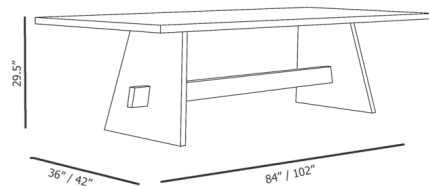

Shown in natural oak / copper

Specifications

| | |
|-------------------|----------------------|
| COLOR | Copper |
| BODY FINISH | Natural Oak |
| WATTAGE | N/A |
| DIMMER | N/A |
| DIMENSIONS | 84"W x 29.5"H x 36"D |
| BULB | N/A |
| COUNTRY OF ORIGIN | Canada |