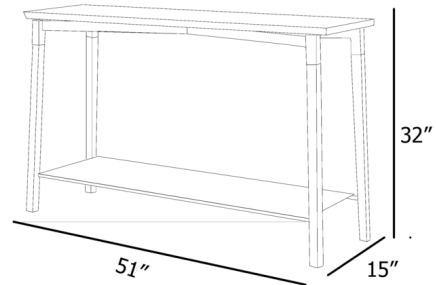

By hollis+morris

Description

The Parkdale Console celebrates the dynamic union of wood and steel with its minimalist form and contemporary design. In this low-profile console, prominent steel components replace the connections that would typically be made from wood, adding intrigue to the form. Available in Walnut, Natural Oak, Black Oak, or White Oak finish with Black or White metal accents.

Shown in walnut / black

Specifications

COLOR	Black
BODY FINISH	Walnut
WATTAGE	N/A
DIMMER	N/A
DIMENSIONS	51"W x 32"H x 15"D
BULB	N/A
COUNTRY OF ORIGIN	Canada

CLICK TO VIEW PRODUCT

Notes: