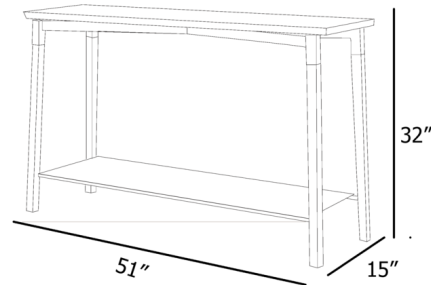

By hollis+morris

Description

The Parkdale Console celebrates the dynamic union of wood and steel with its minimalist form and contemporary design. In this low-profile console, prominent steel components replace the connections that would typically be made from wood, adding intrigue to the form. Available in Walnut, Natural Oak, Black Oak, or White Oak finish with Black or White metal accents.

Shown in walnut / black

Specifications

COLOR	Black
BODY FINISH	Walnut
WATTAGE	N/A
DIMMER	N/A
DIMENSIONS	51"W x 32"H x 15"D
BULB	N/A
COUNTRY OF ORIGIN	Canada

CLICK TO VIEW PRODUCT

Notes: