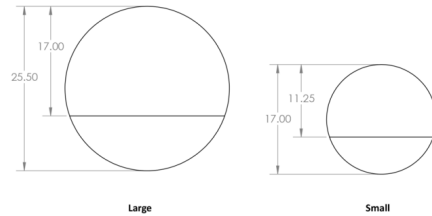

### Specifications

COLOR	Walnut
BODY FINISH	Sepia
WATTAGE	N/A
DIMMER	N/A
DIMENSIONS	17"W x 17"H
BULB	N/A
COUNTRY OF ORIGIN	Canada

CLICK TO VIEW PRODUCT

Notes: