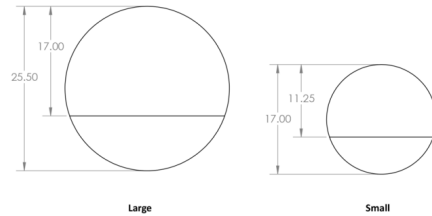

Specifications

COLOR	Walnut
BODY FINISH	Sepia
WATTAGE	N/A
DIMMER	N/A
DIMENSIONS	17"W x 17"H
BULB	N/A
COUNTRY OF ORIGIN	Canada

CLICK TO VIEW PRODUCT

Notes: