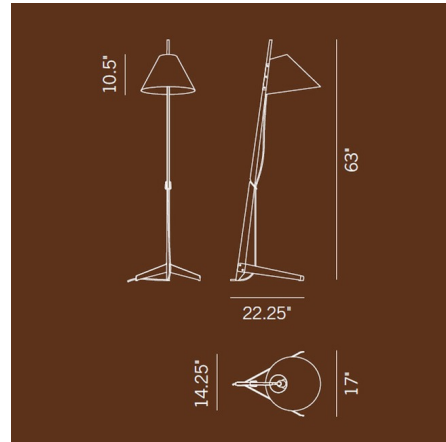

Lightology

lightology.com
866-954-4489
05-24-26

Project: _____

Company: _____

Location: _____ Fixture Type: _____

SPEC #: **KLM902398**

Approved On: _____ Approved By: _____

Billy BL Floor Lamp By Kalmar

Description

The Billy BL Floor Lamp adds sophistication and warmth with a touch of fun to your space. The Oak stem stands on feet with a matching cone shade in Black, White, Light Blue, Green, or Yellow. On/Off switch is located on the cord. UL listed.

Shown in oak / light blue

Specifications

COLOR	Light Blue
BODY FINISH	Oak
WATTAGE	8W
DIMMER	Included
DIMENSIONS	17"W x 63"H
BULB NOT INCLUDED	1 x A19/Medium (E26)/8W/120V LED
OTHER BULB OPTIONS	1 x A19/Medium (E26)/120V LED 1 x A19/Medium (E26)/60W/120V Incandescent