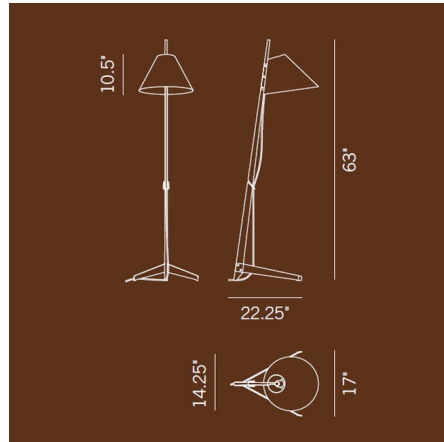

Lightology

lightology.com
866-954-4489
04-25-26

Project: _____
Company: _____
Location: _____ Fixture Type: _____
SPEC #: **KLM902399**
Approved On: _____ Approved By: _____

Billy BL Floor Lamp By Kalmar

Description

The Billy BL Floor Lamp adds sophistication and warmth with a touch of fun to your space. The Oak stem stands on feet with a matching cone shade in Black, White, Light Blue, Green, or Yellow. On/Off switch is located on the cord. UL listed.

Shown in oak / black

Specifications

| | |
|--------------------|---|
| COLOR | Black |
| BODY FINISH | Oak |
| WATTAGE | 8W |
| DIMMER | Included |
| DIMENSIONS | 17"W x 63"H |
| BULB NOT INCLUDED | 1 x A19/Medium (E26)/8W/120V LED |
| OTHER BULB OPTIONS | 1 x A19/Medium (E26)/120V LED 1 x A19/Medium (E26)/60W/120V Incandescent |

Technical Information

| | |
|--------------------|-----------|
| PRODUCT DIMENSIONS | Cord: 96" |
|--------------------|-----------|

CLICK TO VIEW PRODUCT

Notes: