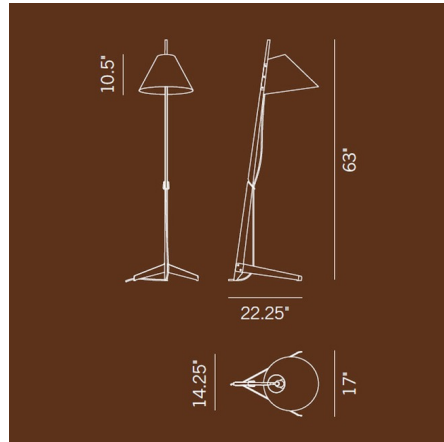

Lightology

lightology.com
866-954-4489
07-09-26

Project: _____

Company: _____

Location: _____ Fixture Type: _____

SPEC #: **KLM902399**

Approved On: _____ Approved By: _____

Billy BL Floor Lamp By Kalmar

Description

The Billy BL Floor Lamp adds sophistication and warmth with a touch of fun to your space. The Oak stem stands on feet with a matching cone shade in Black, White, Light Blue, Green, or Yellow. On/Off switch is located on the cord. UL listed.

Shown in oak / black

Specifications

COLOR	Black
BODY FINISH	Oak
WATTAGE	8W
DIMMER	Included
DIMENSIONS	17"W x 63"H
BULB NOT INCLUDED	1 x A19/Medium (E26)/8W/120V LED
OTHER BULB OPTIONS	1 x A19/Medium (E26)/120V LED 1 x A19/Medium (E26)/60W/120V Incandescent

Technical Information

PRODUCT DIMENSIONS Cord: 96"

CLICK TO VIEW PRODUCT

Notes: