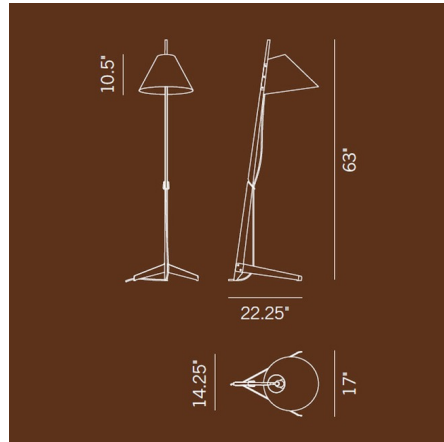

Lightology

lightology.com
866-954-4489
05-23-26

Project: _____

Company: _____

Location: _____ Fixture Type: _____

SPEC #: **KLM902401**

Approved On: _____ Approved By: _____

Billy BL Crawford Edition Floor Lamp By Kalmar

Description

The Billy BL Crawford Edition Floor Lamp adds sophistication and warmth with a touch of utilitarian design to your space. RE-designed by London based Ilse Crawford for Kalmar, the Rosewood stem stands on Satin Brass feet while the duo-tone shade features a Matte Black exterior with a Satin Brass interior. On/Off switch is located on the cord. UL listed.

Shown in brass / matte black

Specifications

COLOR	Matte Black
BODY FINISH	Brass
WATTAGE	8W
DIMMER	Included
DIMENSIONS	17"W x 63"H
BULB NOT INCLUDED	1 x A19/Medium (E26)/8W/120V LED
OTHER BULB OPTIONS	1 x A19/Medium (E26)/120V LED 1 x A19/Medium (E26)/60W/120V Incandescent

Technical Information

PRODUCT DIMENSIONS	Cord: 96"
--------------------	-----------

CLICK TO VIEW PRODUCT

Notes: