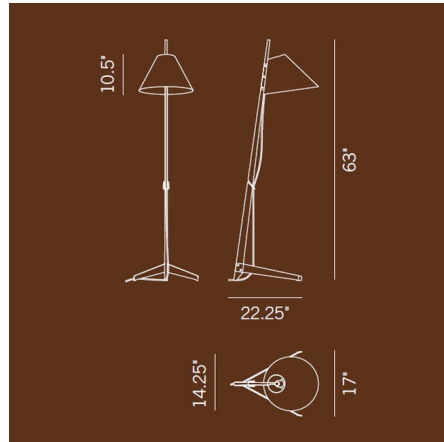

### Description

The Billy BL Crawford Edition Floor Lamp adds sophistication and warmth with a touch of utilitarian design to your space. RE-designed by London based Ilse Crawford for Kalmar, the Rosewood stem stands on Satin Brass feet while the duo-tone shade features a Matte Black exterior with a Satin Brass interior. On/Off switch is located on the cord. UL listed.

### Specifications

COLOR	Matte Black
BODY FINISH	Brass
WATTAGE	8W
DIMMER	Included
DIMENSIONS	17"W x 63"H
BULB NOT INCLUDED	1 x A19/Medium (E26)/8W/120V LED
OTHER BULB OPTIONS	1 x A19/Medium (E26)/120V LED 1 x A19/Medium (E26)/60W/120V Incandescent

### Technical Information

PRODUCT DIMENSIONS	Cord: 96"
--------------------	-----------

CLICK TO VIEW PRODUCT

Notes: