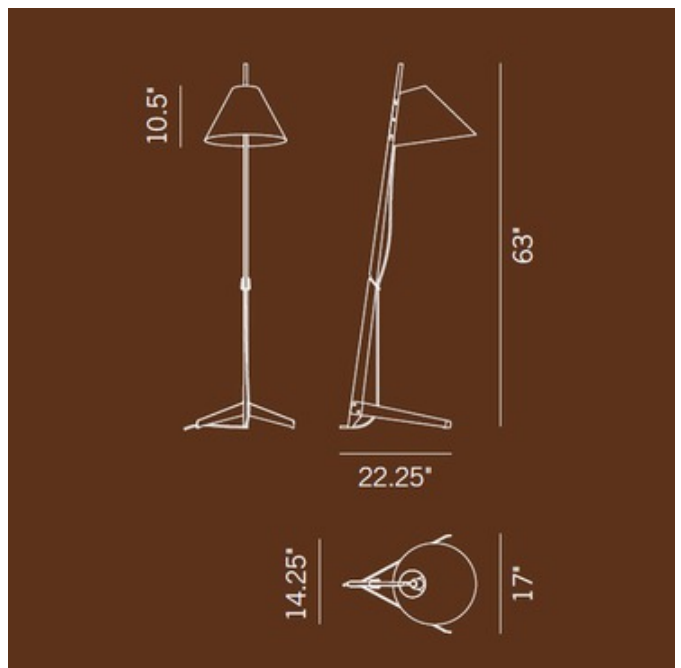

BRAND

Kalmar

DESCRIPTION

The Billy BL Crawford Edition Floor Lamp adds sophistication and warmth with a touch of utilitarian design to your space. RE-designed by London based Ilse Crawford for Kalmar, the Rosewood stem stands on Satin Brass feet while the duo-tone shade features a Matte Black exterior with a Satin Brass interior. On/Off switch is located on the cord. UL listed.

Shown in: Brass / Matte Black

SHADE COLOR	Matte Black
BODY FINISH	Brass
WATTAGE	8W
DIMMER	Included
DIMENSIONS	17"W x 63"H
LAMP	1 x A19/Medium (E26)/8W/120V LED 1 x A19/Medium (E26)/120V LED 1 x A19/Medium (E26)/60W/120V Incandescent

Technical Information

PRODUCT DIMENSIONS	Cord: 96"
---------------------------	-----------

ITEM NUMBER	KLM902401
--------------------	-----------

COMPANY	PROJECT	FIXTURE TYPE	APPROVED BY	DATE