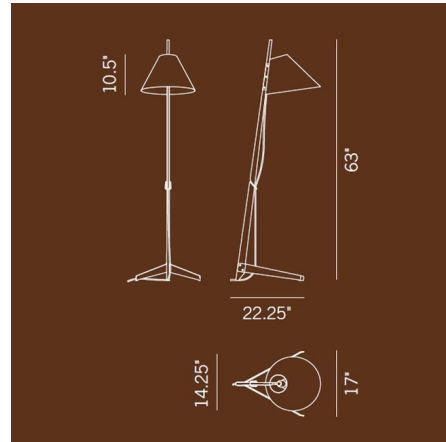

### Description

The Billy BL Crawford Edition Floor Lamp adds sophistication and warmth with a touch of utilitarian design to your space. RE-designed by London based Ilse Crawford for Kalmar, the Rosewood stem stands on Satin Brass feet while the duo-tone shade features a Matte Black exterior with a Satin Brass interior. On/Off switch is located on the cord. UL listed.

### Specifications

COLOR	Matte Black
BODY FINISH	Brass
WATTAGE	8W
DIMMER	Included
DIMENSIONS	17"W x 63"H
BULB NOT INCLUDED	1 x A19/Medium (E26)/8W/120V LED
OTHER BULB OPTIONS	1 x A19/Medium (E26)/120V LED 1 x A19/Medium (E26)/60W/120V Incandescent

### Technical Information

PRODUCT DIMENSIONS	Cord: 96"
--------------------	-----------

CLICK TO VIEW PRODUCT

Notes: