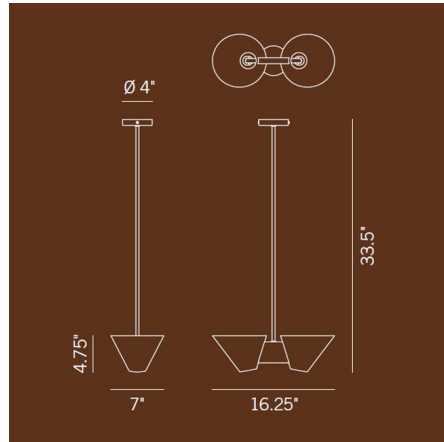

Lightology

lightology.com
866-954-4489
07-09-26

Project: _____

Company: _____

Location: _____ Fixture Type: _____

SPEC #: **KLM902403**

Approved On: _____ Approved By: _____

Billy DL Pendant By Kalmar

Description

The Billy DL Pendant adds sophistication and warmth with a touch of fun to your space. The matte lacquer cone shape shades provide a wider glow of upwards light while providing soft downward light. Available in Black, White, Light Blue, Green, or Yellow with a White interior. Canopy: 4 inch diameter. UL listed.

Shown in green

Specifications

COLOR Green
BODY FINISH N/A
WATTAGE 120W
DIMMER Standard 120V
DIMENSIONS 16.25"W x 4.75"H x 7"D
BULB NOT INCLUDED 2 x JCD/G9/60W/120V Halogen

Technical Information

PRODUCT DIMENSIONS Max Overall Length: 33.5"