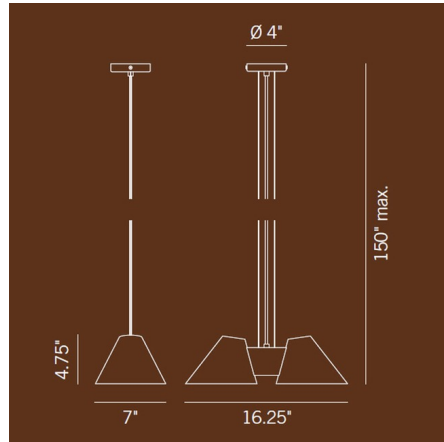

### Description

The Billy HL Pendant adds sophistication and a hint of industrial design to your space. The matte lacquer cone shape shades provide a wider glow of downward light while providing soft upward light. Available in Black, White, Light Blue, Green, or Yellow with a White interior. Canopy: 4 inch diameter. UL listed.

### Specifications

COLOR . . . . . White  
BODY FINISH . . . . . N/A  
WATTAGE . . . . . 80W  
DIMMER . . . . . Standard 120V  
DIMENSIONS . . . . . 16.25"W x 4.75"H x 7"D  
BULB NOT INCLUDED . . . . . 2 x JCD/G9/40W/120V Halogen

### Technical Information

PRODUCT DIMENSIONS . . . . . Max Overall Length: 150"

CLICK TO VIEW PRODUCT

Notes: