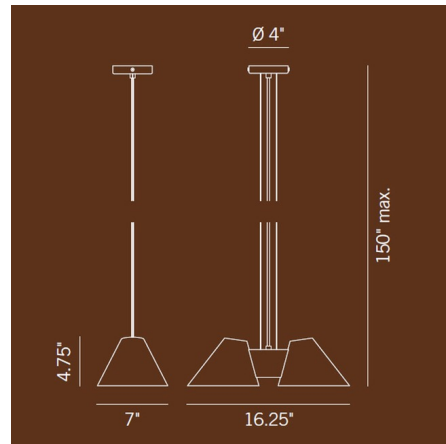

### Description

The Billy HL Pendant adds sophistication and a hint of industrial design to your space. The matte lacquer cone shape shades provide a wider glow of downward light while providing soft upward light. Available in Black, White, Light Blue, Green, or Yellow with a White interior. Canopy: 4 inch diameter. UL listed.

### Specifications

COLOR . . . . . White  
BODY FINISH . . . . . N/A  
WATTAGE . . . . . 80W  
DIMMER . . . . . Standard 120V  
DIMENSIONS . . . . . 16.25"W x 4.75"H x 7"D  
BULB NOT INCLUDED . . . . . 2 x JCD/G9/40W/120V Halogen

### Technical Information

PRODUCT DIMENSIONS . . . . . Max Overall Length: 150"

CLICK TO VIEW PRODUCT

Notes: