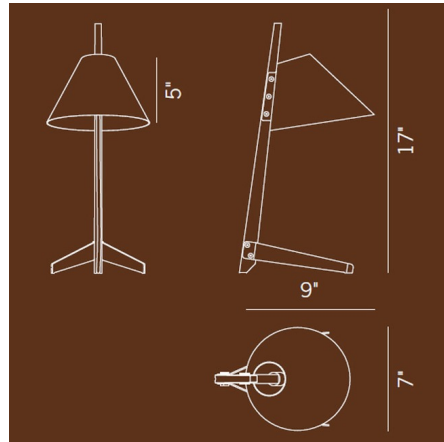

Description

The Billy TL Table Lamp adds sophistication and warmth with a touch of industrialism to your space. The Oak stem stands on feet with a matching cone shade in Black, White, Light Blue, Green, or Yellow. On/Off switch is located on the cord. UL listed.

Shown in oak / white

Specifications

COLOR White
BODY FINISH Oak
WATTAGE 40W
DIMMER Included
DIMENSIONS 7"W x 17"H
BULB NOT INCLUDED 1 x JCD/G9/40W/120V Halogen

Technical Information

PRODUCT DIMENSIONS Cord: 60"