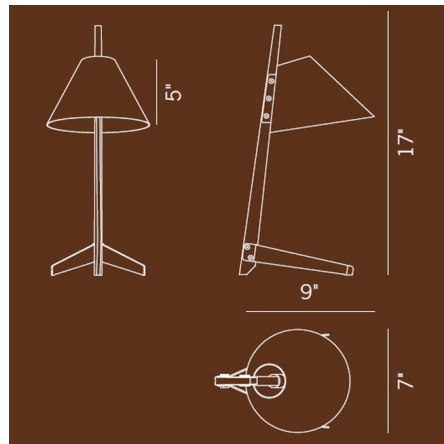

By Kalmar

Description

The Billy TL Table Lamp adds sophistication and warmth with a touch of industrialism to your space. The Oak stem stands on feet with a matching cone shade in Black, White, Light Blue, Green, or Yellow. On/Off switch is located on the cord. UL listed.

Shown in oak / white

Specifications

COLOR White
BODY FINISH Oak
WATTAGE 40W
DIMMER Included
DIMENSIONS 7"W x 17"H
BULB NOT INCLUDED 1 x JCD/G9/40W/120V Halogen

Technical Information

PRODUCT DIMENSIONS Cord: 60"