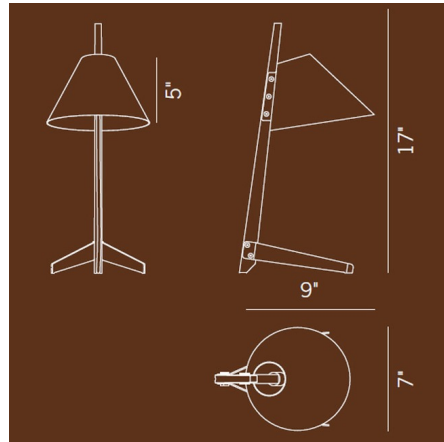

Description

The Billy TL Crawford Edition Table Lamp adds sophistication and warmth with a touch of industrial style to your space. RE-designed by London based Ilse Crawford for Kalmar, the Rosewood stem stands on Satin Brass feet while the duo-tone shade features a Matte Black exterior with a Satin Brass interior. On/Off switch is located on the cord. UL listed.

Shown in satin brass / matte black

Specifications

COLOR Matte Black
BODY FINISH Satin Brass
WATTAGE 40W
DIMMER Included
DIMENSIONS 7"W x 17"H
BULB NOT INCLUDED 1 x JCD/G9/40W/120V Halogen

Technical Information

PRODUCT DIMENSIONS Cord: 60"

CLICK TO VIEW PRODUCT

Notes: