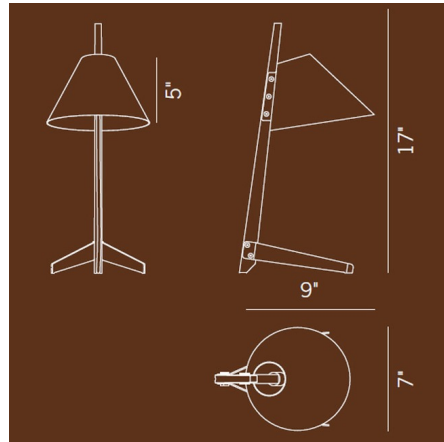

Shown in satin brass / matte black

Specifications

COLOR . . . . . Matte Black
BODY FINISH . . . . . Satin Brass
WATTAGE 40W
DIMMER . . . . . Included
DIMENSIONS . . . . . 7"W x 17"H
BULB NOT INCLUDED . . . . . 1 x JCD/G9/40W/120V Halogen

Technical Information

PRODUCT DIMENSIONS . . . . . Cord: 60"

CLICK TO VIEW PRODUCT

Notes: