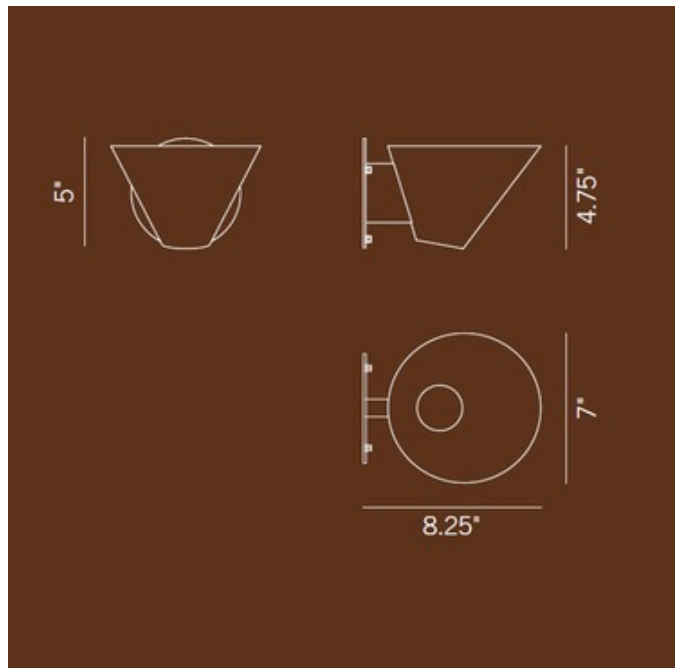

**BRAND**

Kalmar

**DESCRIPTION**

The Billy WL Wall Sconce adds sophistication and warmth to your space. The matte lacquer cone shape shade is available in Black, White, Light Blue, Green, or Yellow with a White interior. Light is emitted both upwards and downwards and may be mounted up or down. UL listed.

*Shown in: Green*

<b>SHADE COLOR</b>	Green
<b>BODY FINISH</b>	N/A
<b>LAMP</b>	1 x JCD/G9/40W/120V Halogen
<b>WATTAGE</b>	40W
<b>DIMMER</b>	Incandescent
<b>DIMENSIONS</b>	7"W x 4.75"H x 8.25"D

*Technical Information*

<b>PRODUCT DIMENSIONS</b>	Backplate: 5" Dia.
---------------------------	--------------------

<b>ITEM NUMBER</b>	KLM902419
--------------------	-----------

COMPANY	PROJECT	FIXTURE TYPE	APPROVED BY	DATE