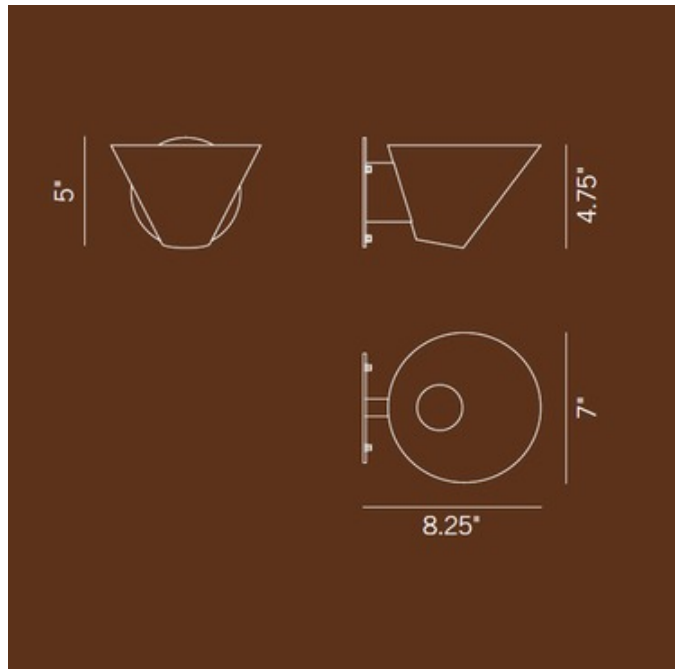

Technical Information

PRODUCT DIMENSIONS	Backplate: 5" Dia.

SPEC #	KLM902419

COMPANY	PROJECT	FIXTURE TYPE	APPROVED BY	DATE