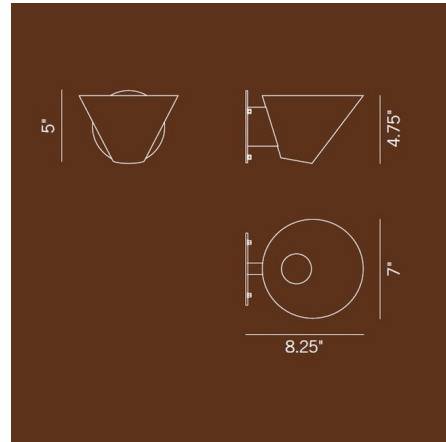

Shown in green

Specifications

COLOR . . . . . Green
BODY FINISH . . . . . N/A
WATTAGE 40W
DIMMER . . . . . Standard 120V
DIMENSIONS . . . . . 7"W x 4.75"H x 8.25"D
BULB NOT INCLUDED . . . . . 1 x JCD/G9/40W/120V Halogen

Technical Information

PRODUCT DIMENSIONS . . . . . Backplate: 5" Dia.

CLICK TO VIEW PRODUCT

Notes: