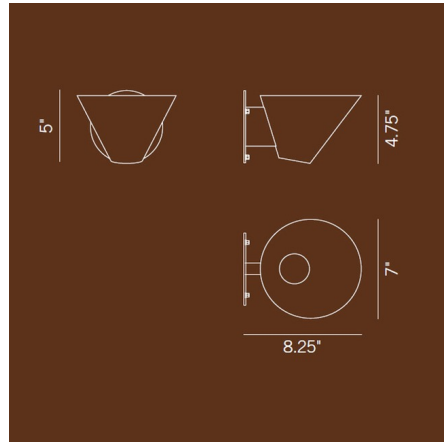

Lightology

lightology.com
866-954-4489
06-23-26

Project: _____

Company: _____

Location: _____ Fixture Type: _____

SPEC #: **KLM902419**

Approved On: _____ Approved By: _____

Billy WL Wall Sconce By Kalmar

Description

The Billy WL Wall Sconce adds sophistication and warmth to your space. The matte lacquer cone shape shade is available in Black, White, Light Blue, Green, or Yellow with a White interior. Light is emitted both upwards and downwards and may be mounted up or down. UL listed.

Shown in green

Specifications

COLOR Green
BODY FINISH N/A
WATTAGE 40W
DIMMER Standard 120V
DIMENSIONS 7"W x 4.75"H x 8.25"D
BULB NOT INCLUDED 1 x JCD/G9/40W/120V Halogen

Technical Information

PRODUCT DIMENSIONS Backplate: 5" Dia.