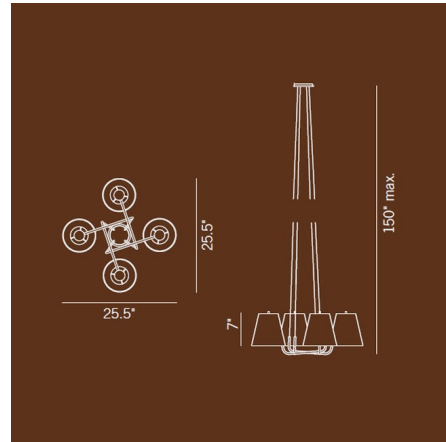

Lightology

lightology.com
866-954-4489
05-20-26

Project: _____

Company: _____

Location: _____ Fixture Type: _____

SPEC #: **KLM902423**

Approved On: _____ Approved By: _____

Corona Pendant By Kalmar

Description

The Corona Pendant brings a clean decorative vibe to a variety of spaces in your home. Tubes of Polished Nickel or Polished Brass steel are curved into a basket weave pattern and topped with cone shape shades of Natural silk and complemented with Black textile cords. UL listed.

Shown in polished nickel / natural

Specifications

COLOR Natural
BODY FINISH Polished Nickel
WATTAGE 160W
DIMMER Standard 120V
DIMENSIONS 25.5\"W x 9.5\"H
BULB NOT INCLUDED 4 x A19/Medium (E26)/40W/120V Incandescent
OTHER BULB OPTIONS 4 x A19/Medium (E26)/120V LED

Technical Information

PRODUCT DIMENSIONS Max Overall Length: 150"

CLICK TO VIEW PRODUCT

Notes: