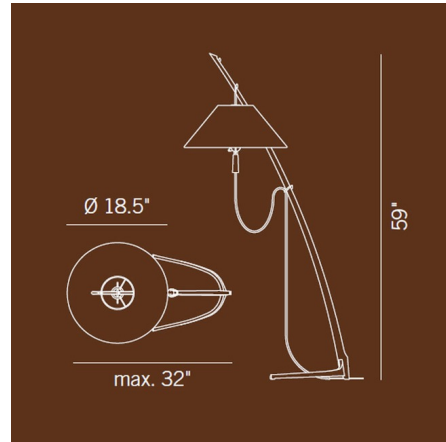

Description

The Dornstab Floor Lamp is a simple piece perfect in a variety of rooms in your home. The saber shaped stand threads through the shade - that can adjust to 3 positions - brings both form and function to your space. Available with a Natural silk shade An Oak body and Natural Brass feet, Oak body with Black Bronze feet, Wenge body with Black Bronze, or Rosewood body with Black Bronze feet. On/Off switch is located on the lamp socket. UL listed.

Shown in wenge / black bronze / natural

Specifications

COLOR	Natural
BODY FINISH	Wenge / Black Bronze
WATTAGE	8W
DIMMER	Standard 120V
DIMENSIONS	18.5"W x 59.05"H
BULB NOT INCLUDED	1 x A19/Medium (E26)/8W/120V LED
OTHER BULB OPTIONS	1 x A19/Medium (E26)/120V LED 1 x A19/Medium (E26)/60W/120V Incandescent