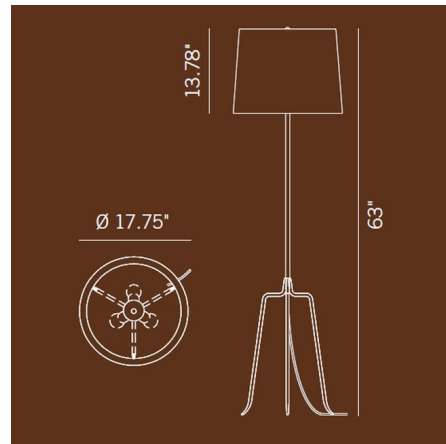

Description

The Dreistelz Floor Lamp will elevate the style of virtually any space. Slim tubes rest on organic tripod legs and is topped with a drum shape Natural silk shade. Available in a Polished Nickel or Polished Brass finish. In-line switch is located on the cord. UL listed.

Shown in polished nickel / natural

Specifications

COLOR Natural
BODY FINISH Polished Nickel
WATTAGE 120W
DIMMER Included
DIMENSIONS 17.75"W x 63"H
BULB NOT INCLUDED 3 x A19/Medium (E26)/40W/120V Incandescent
OTHER BULB OPTIONS 3 x A19/Medium (E26)/120V LED

Technical Information

PRODUCT DIMENSIONS Cord: 96"

CLICK TO VIEW PRODUCT

Notes: