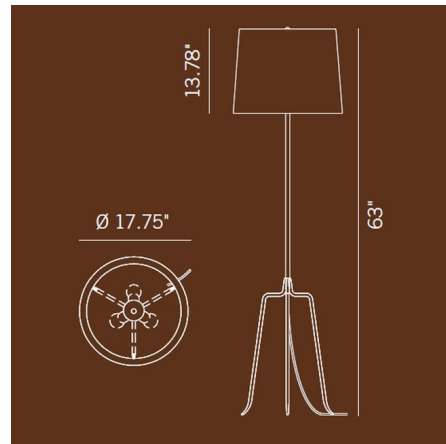

### Description

The Dreistelz Floor Lamp will elevate the style of virtually any space. Slim tubes rest on organic tripod legs and is topped with a drum shape Natural silk shade. Available in a Polished Nickel or Polished Brass finish. In-line switch is located on the cord. UL listed.

### Specifications

COLOR	Natural
BODY FINISH	Polished Nickel
WATTAGE	120W
DIMMER	Included
DIMENSIONS	17.75"W x 63"H
BULB NOT INCLUDED	3 x A19/Medium (E26)/40W/120V Incandescent
OTHER BULB OPTIONS	3 x A19/Medium (E26)/120V LED

### Technical Information

PRODUCT DIMENSIONS	Cord: 96"
--------------------	-----------

CLICK TO VIEW PRODUCT

Notes: