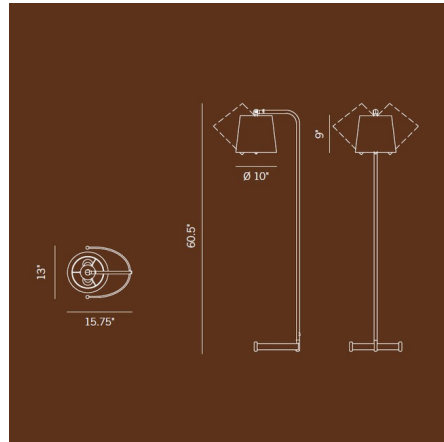

### Specifications

COLOR	Natural
BODY FINISH	Polished Nickel
WATTAGE	80W
DIMMER	N/A
DIMENSIONS	15.75"W x 60.5"H
BULB NOT INCLUDED	2 x A19/Medium (E26)/40W/120V Incandescent
OTHER BULB OPTIONS	2 x A19/Medium (E26)/120V LED

### Technical Information

PRODUCT DIMENSIONS	Cord: 96"
--------------------	-----------

CLICK TO VIEW PRODUCT

Notes: