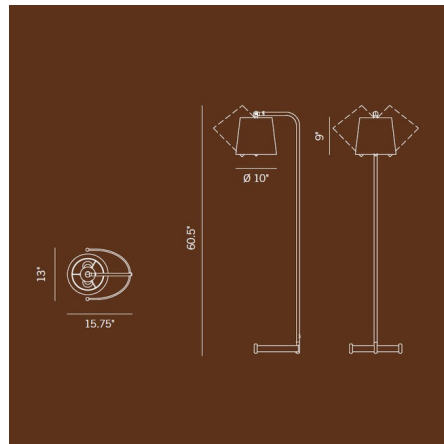

Description

The Egon Floor Lamp brings a sleek clean feel to your space. The pivoting Natural silk shade emits warm diffused light while the Polished Nickel or Polished Brass body, with a half circle base blend seamlessly into a variety of styles. On/Off switch is located on the lamp socket. UL listed.

Shown in polished nickel / natural

Specifications

COLOR	Natural
BODY FINISH	Polished Nickel
WATTAGE	80W
DIMMER	N/A
DIMENSIONS	15.75"W x 60.5"H
BULB NOT INCLUDED	2 x A19/Medium (E26)/40W/120V Incandescent
OTHER BULB OPTIONS	2 x A19/Medium (E26)/120V LED

Technical Information

PRODUCT DIMENSIONS	Cord: 96"
--------------------	-----------

CLICK TO VIEW PRODUCT

Notes: