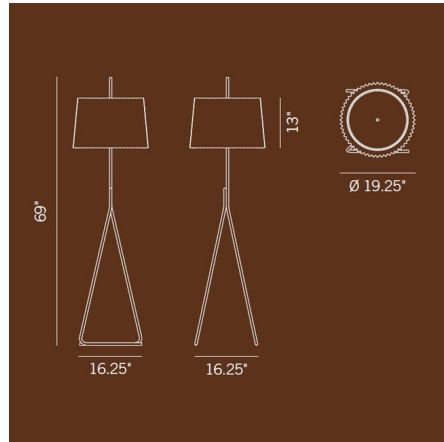

By Kalmar

Description

The Fliegenbein BL Floor Lamp is a clean detailed piece, perfect in a variety of styles. Bent steel tubes in Brown, Light Gray, or Dark Grey make up the frame which is topped with a pleated drum shape Natural silk shade. On/Off switch is located on the socket. UL listed.

Shown in brown / natural

Specifications

COLOR Natural
BODY FINISH Brown
WATTAGE 120W
DIMMER Included
DIMENSIONS 19.25"W x 69"H
BULB NOT INCLUDED 3 x A19/Medium (E26)/40W/120V Incandescent
OTHER BULB OPTIONS 3 x A19/Medium (E26)/120V LED

Technical Information

PRODUCT DIMENSIONS Cord: 96"

CLICK TO VIEW PRODUCT

Notes: