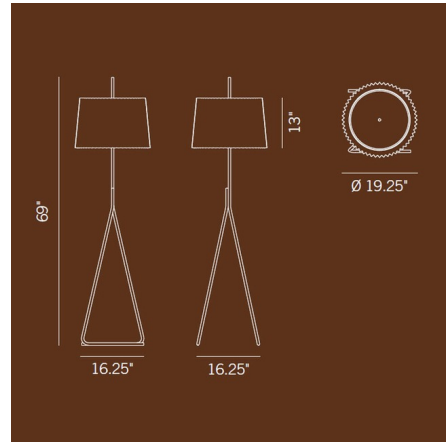

By Kalmar

Description

The Fliegenbein BL Floor Lamp is a clean detailed piece, perfect in a variety of styles. Bent steel tubes in Brown, Light Gray, or Dark Grey make up the frame which is topped with a pleated drum shape Natural silk shade. On/Off switch is located on the socket. UL listed.

Shown in brown / natural

Specifications

COLOR Natural
BODY FINISH Brown
WATTAGE 120W
DIMMER Included
DIMENSIONS 19.25"W x 69"H
BULB NOT INCLUDED 3 x A19/Medium (E26)/40W/120V Incandescent
OTHER BULB OPTIONS 3 x A19/Medium (E26)/120V LED

Technical Information

PRODUCT DIMENSIONS Cord: 96"

CLICK TO VIEW PRODUCT

Notes: