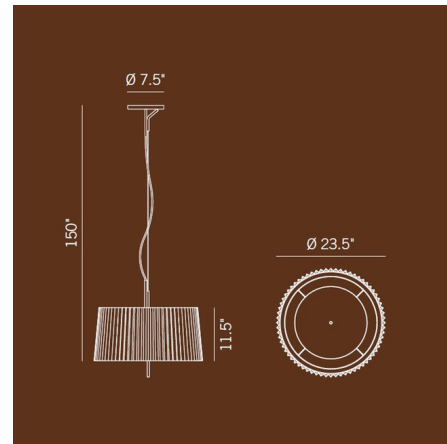

## Fliegenbein HL Pendant By Kalmar

### Description

The Fliegenbein HL Pendant is a clean detailed piece, perfect in a variety of styles. Steel tubes in Brown, Light Gray, or Dark Grey make up the frame which has an accent piece by the canopy, is complemented by a pleated drum shade. Natural silk shade. Canopy: 7.5 inch diameter. UL listed.

### Specifications

COLOR . . . . . Natural  
BODY FINISH . . . . . Dark Gray  
WATTAGE . . . . . 160W  
DIMMER . . . . . Standard 120V  
DIMENSIONS . . . . . 23.5"W x 11.5"H  
BULB NOT INCLUDED . . . . . 4 x A19/Medium (E26)/40W/120V Incandescent  
OTHER BULB OPTIONS . . . . . 4 x A19/Medium (E26)/120V LED

### Technical Information

PRODUCT DIMENSIONS . . . . . Max Overall Length: 150"

CLICK TO VIEW PRODUCT

Notes: