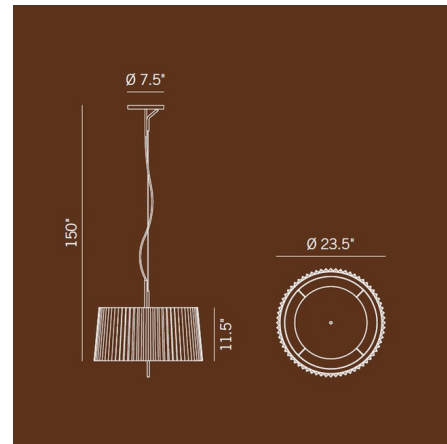

Description

The Fliegenbein HL Pendant is a clean detailed piece, perfect in a variety of styles. Steel tubes in Brown, Light Gray, or Dark Grey make up the frame which has an accent piece by the canopy, is complemented by a pleated drum shade. Natural silk shade. Canopy: 7.5 inch diameter. UL listed.

Specifications

COLOR Natural
BODY FINISH Dark Gray
WATTAGE 160W
DIMMER Standard 120V
DIMENSIONS 23.5"W x 11.5"H
BULB NOT INCLUDED 4 x A19/Medium (E26)/40W/120V Incandescent
OTHER BULB OPTIONS 4 x A19/Medium (E26)/120V LED

Technical Information

PRODUCT DIMENSIONS Max Overall Length: 150"

Shown in dark gray / natural

CLICK TO VIEW PRODUCT

Notes: