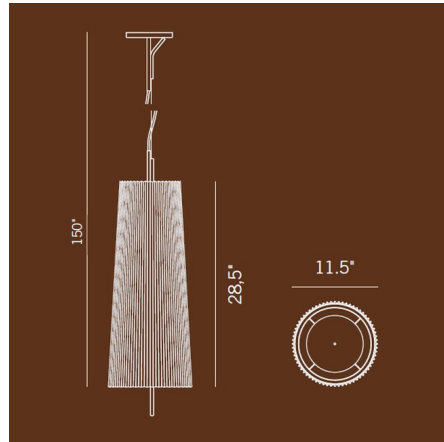

Lightology

lightology.com
866-954-4489
05-22-26

Project: _____
Company: _____
Location: _____ Fixture Type: _____
SPEC #: **KLM902441**
Approved On: _____ Approved By: _____

Fliegenbein PL Pendant By Kalmar

Description

The Fliegenbein PL Pendant is a clean detailed piece, perfect in a variety of styles. Steel tubes in Brown, Light Gray, or Dark Grey make up the frame which has an accent piece by the canopy, is complemented by a pleated long cone shape Natural silk shade. Canopy: 4 inch diameter. UL listed.

Shown in brown / natural

Specifications

COLOR Natural
BODY FINISH Brown
WATTAGE 160W
DIMMER Standard 120V
DIMENSIONS 11.5"W x 28.5"H
BULB NOT INCLUDED 4 x A19/Medium (E26)/40W/120V Incandescent
OTHER BULB OPTIONS 3 x A19/Medium (E26)/120V LED

Technical Information

PRODUCT DIMENSIONS Max Overall Length: 150"

CLICK TO VIEW PRODUCT

Notes: