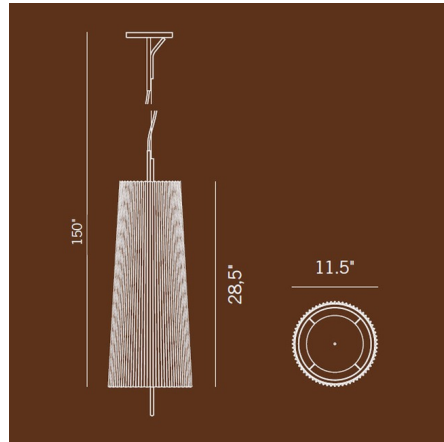

Lightology

lightology.com
866-954-4489
04-07-26

Project: _____

Company: _____

Location: _____ Fixture Type: _____

SPEC #: **KLM902441**

Approved On: _____ Approved By: _____

Fliegenbein PL Pendant By Kalmar

Description

The Fliegenbein PL Pendant is a clean detailed piece, perfect in a variety of styles. Steel tubes in Brown, Light Gray, or Dark Grey make up the frame which has an accent piece by the canopy, is complemented by a pleated long cone shape Natural silk shade. Canopy: 4 inch diameter. UL listed.

Shown in brown / natural

Specifications

COLOR Natural
BODY FINISH Brown
WATTAGE 160W
DIMMER Standard 120V
DIMENSIONS 11.5"W x 28.5"H
BULB NOT INCLUDED 4 x A19/Medium (E26)/40W/120V Incandescent
OTHER BULB OPTIONS 3 x A19/Medium (E26)/120V LED

Technical Information

PRODUCT DIMENSIONS Max Overall Length: 150"

CLICK TO VIEW PRODUCT

Notes: