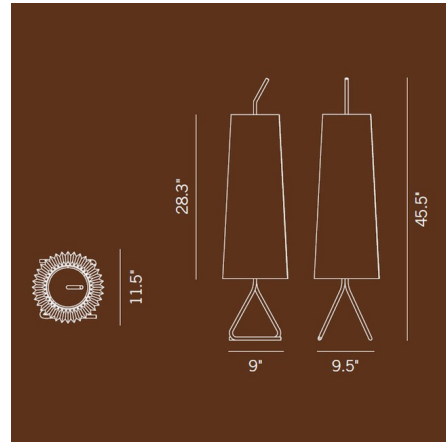

## Fliegenbein SL Standing Lamp By Kalmar

### Description

The Fliegenbein SL Standing Lamp is a clean detailed piece, perfect in a variety of styles. Bent steel tubes in Brown, Light Gray, or Dark Grey make up the frame which is topped with a pleated cone shaped Natural silk shade. On/Off switch is located on the socket. UL listed.

### Specifications

COLOR . . . . . Natural  
BODY FINISH . . . . . Dark Gray  
WATTAGE . . . . . 160W  
DIMMER . . . . . Included  
DIMENSIONS . . . . . 9.5"W x 45.5"H  
BULB NOT INCLUDED . . . . . 4 x B10/Candelabra (E12)/40W/120V Incandescent  
OTHER BULB OPTIONS . . . . . 4 x B10/Candelabra (E12)/120V LED

### Technical Information

PRODUCT DIMENSIONS . . . . . Cord: 72"

CLICK TO VIEW PRODUCT

Notes: