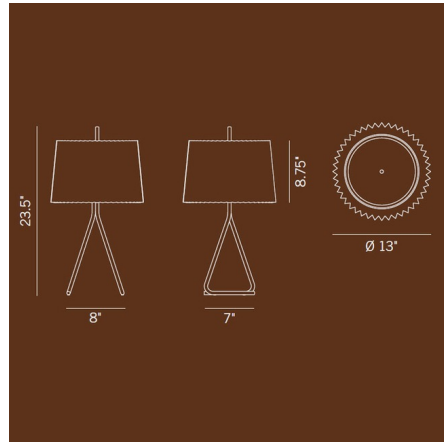

By Kalmar

Description

The Fliegenbein TL Table Lamp is a clean detailed piece, perfect in a variety of styles. Bent steel tubes in Brown, Light Gray, or Dark Grey make up the frame which is topped with a pleated, tapered drum Natural silk shade. On/Off switch is located on the socket. UL listed.

Shown in brown / natural

Specifications

COLOR Natural
BODY FINISH Brown
WATTAGE 80W
DIMMER Included
DIMENSIONS 13"W x 23.5"H
BULB NOT INCLUDED 2 x B10/Candelabra (E12)/40W/120V Incandescent
OTHER BULB OPTIONS 2 x B10/Candelabra (E12)/120V LED

Technical Information

PRODUCT DIMENSIONS Cord: 72"

CLICK TO VIEW PRODUCT

Notes: