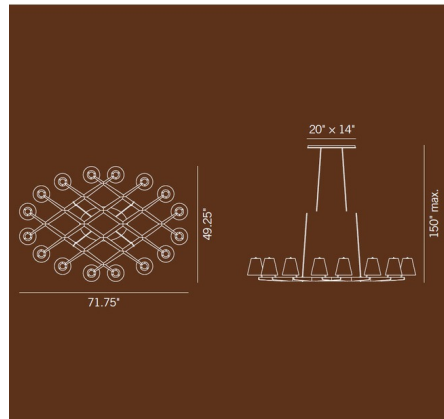

By Kalmar

Description

The Hallstatt Pendant is a bold work of art, perfect in a variety of settings. The stable lattice work design of the frame is complemented by Natural cone shape shades. Available in Rosewood with Black Bronze, Oak with Black Bronze, Wenge with Black Bronze, or Walnut with Black Bronze, with a Black cord that distinguishes the Kalmar Werkstatten brand. UL listed.

Shown in rosewood / black bronze / natural

Specifications

COLOR Natural
BODY FINISH Rosewood / Black Bronze
WATTAGE 640W
DIMMER Standard 120V
DIMENSIONS 71.75"W x 49.25"D
BULB NOT INCLUDED 16 x A19/Medium (E26)/40W/120V Incandescent
OTHER BULB OPTIONS 16 x A19/Medium (E26)/120V LED

Technical Information

PRODUCT DIMENSIONS Max Overall Length: 150"

CLICK TO VIEW PRODUCT

Notes: