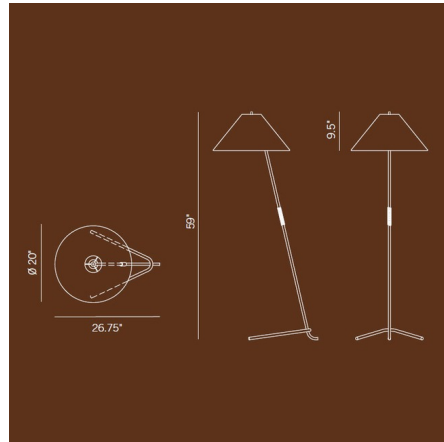

Lightology

lightology.com
866-954-4489
04-14-26

Project: _____

Company: _____

Location: _____ Fixture Type: _____

SPEC #: **KLM902456**

Approved On: _____ Approved By: _____

Hase BL Floor Lamp By Kalmar

Description

The Hase BL Floor Lamp brings simple decorative elements to your space. Slim metal tubing is complemented with a tactile leather grip and topped with a cone shape Natural silk shade. Finished in Polished Brass. On/Off switch is located on the lamp socket. UL listed.

Shown in polished brass / natural

Specifications

COLOR Natural
BODY FINISH Polished Brass
WATTAGE 8W
DIMMER Standard 120V
DIMENSIONS 20"W x 59"H
BULB NOT INCLUDED 1 x A19/Medium (E26)/8W/120V LED
OTHER BULB OPTIONS 1 x A19/Medium (E26)/120V LED
1 x A19/Medium (E26)/60W/120V Incandescent

Technical Information

PRODUCT DIMENSIONS Cord: 96"

CLICK TO VIEW PRODUCT

Notes: