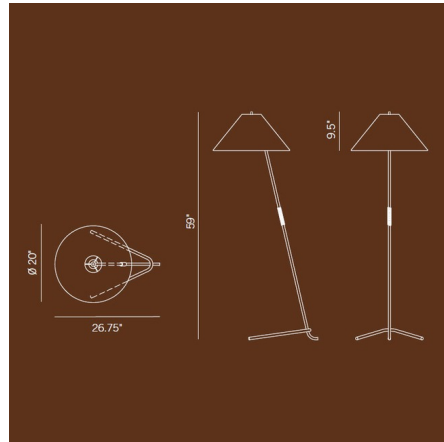

Lightology

lightology.com
866-954-4489
06-04-26

Project: _____

Company: _____

Location: _____ Fixture Type: _____

SPEC #: **KLM902456**

Approved On: _____ Approved By: _____

Hase BL Floor Lamp By Kalmar

Description

The Hase BL Floor Lamp brings simple decorative elements to your space. Slim metal tubing is complemented with a tactile leather grip and topped with a cone shape Natural silk shade. Finished in Polished Brass. On/Off switch is located on the lamp socket. UL listed.

Shown in polished brass / natural

Specifications

COLOR Natural
BODY FINISH Polished Brass
WATTAGE 8W
DIMMER Standard 120V
DIMENSIONS 20"W x 59"H
BULB NOT INCLUDED 1 x A19/Medium (E26)/8W/120V LED
OTHER BULB OPTIONS 1 x A19/Medium (E26)/120V LED
1 x A19/Medium (E26)/60W/120V Incandescent

Technical Information

PRODUCT DIMENSIONS Cord: 96"

CLICK TO VIEW PRODUCT

Notes: