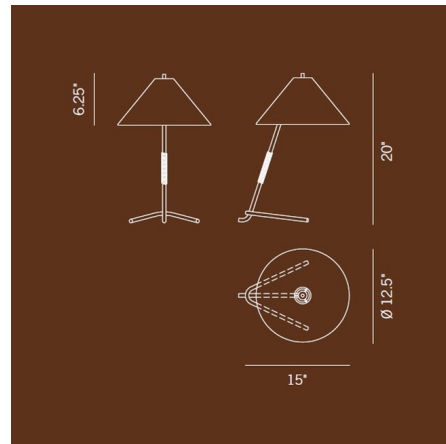

By Kalmar

Description

The Hase TL Table Lamp brings simple decorative elements to your space. Slim metal tubing is complemented with a tactile leather grip and topped with a cone shape Natural silk shade. Finished in Polished Brass. On/Off switch is located on the lamp socket. UL listed.

Shown in polished brass / natural

Specifications

COLOR Natural
BODY FINISH Polished Brass
WATTAGE 40W
DIMMER Standard 120V
DIMENSIONS 12.5\"W x 20\"H
BULB NOT INCLUDED 1 x A19/Medium (E26)/40W/120V Incandescent
OTHER BULB OPTIONS 1 x A19/Medium (E26)/120V LED

Technical Information

PRODUCT DIMENSIONS Cord: 72"

CLICK TO VIEW PRODUCT

Notes: