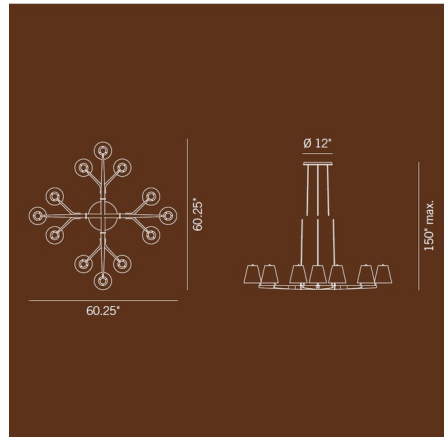

Description

The Holzstern Chandelier is a bolder, square adaptation of the Admont, perfect in a variety of settings. The branch like frame is complemented by Natural cone shaped shades. Available in Rosewood with Black Bronze, Oak with Black Bronze, Wenge with Black Bronze, or Walnut with Black Bronze, with a Black cord that distinguishes the Kalmar Werkstatten brand. UL listed.

Shown in rosewood / black bronze / natural

Specifications

COLOR Natural
BODY FINISH Rosewood / Black Bronze
WATTAGE 480W
DIMMER Standard 120V
DIMENSIONS 60.25\"W x 60.25\"D
BULB NOT INCLUDED 12 x A19/Medium (E26)/40W/120V Incandescent
OTHER BULB OPTIONS 12 x A19/Medium (E26)/120V LED

Technical Information

PRODUCT DIMENSIONS Max Overall Length: 150"

CLICK TO VIEW PRODUCT

Notes: