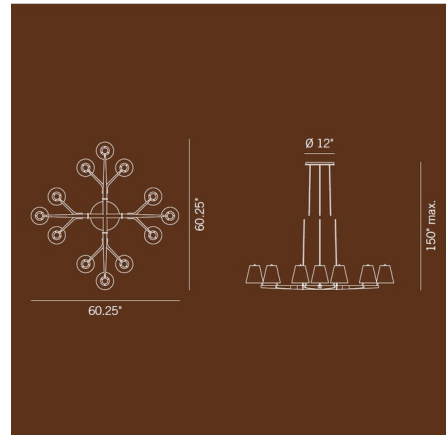

By Kalmar

Description

The Holzstern Chandelier is a bolder, square adaptation of the Admont, perfect in a variety of settings. The branch like frame is complemented by Natural cone shaped shades. Available in Rosewood with Black Bronze, Oak with Black Bronze, Wenge with Black Bronze, or Walnut with Black Bronze, with a Black cord that distinguishes the Kalmar Werkstatten brand. UL listed.

Shown in rosewood / black bronze / natural

Specifications

COLOR Natural
BODY FINISH Rosewood / Black Bronze
WATTAGE 480W
DIMMER Standard 120V
DIMENSIONS 60.25\"W x 60.25\"D
BULB NOT INCLUDED 12 x A19/Medium (E26)/40W/120V Incandescent
OTHER BULB OPTIONS 12 x A19/Medium (E26)/120V LED

Technical Information

PRODUCT DIMENSIONS Max Overall Length: 150"

CLICK TO VIEW PRODUCT

Notes: