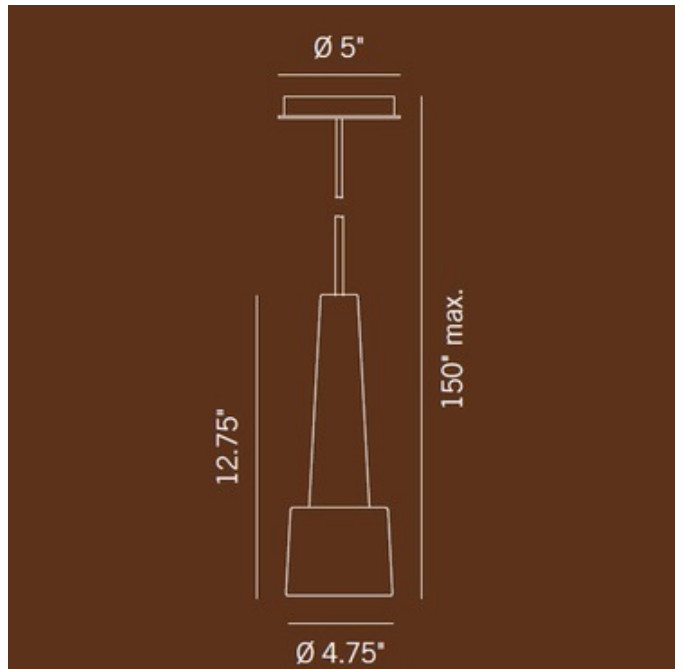

**BRAND**

Kalmar

**DESCRIPTION**

The Keule Pendant is a clean simple piece that brings pure elegance to your space. The tapered shade comes to a squared bell shape. Available with Clear Hammered Glass, Satin Opal glass or Solid Crystal with a Black Bronze finish and Black textile cord. UL listed.

*Shown in: Black Bronze / Satin Opal*

<b>SHADE COLOR</b>	Satin Opal
<b>BODY FINISH</b>	Black Bronze
<b>WATTAGE</b>	40W
<b>DIMMER</b>	Standard 120V
<b>DIMENSIONS</b>	4.75"W x 12.75"H
<b>BULB NOT INCLUDED</b>	
<b>LAMP</b>	1 x JCD/G9/40W/120V Halogen

*Technical Information*

<b>PRODUCT DIMENSIONS</b>	Max Overall Length: 150"
---------------------------	--------------------------

**SPEC #**

KLM902464

COMPANY

PROJECT

FIXTURE TYPE

APPROVED BY