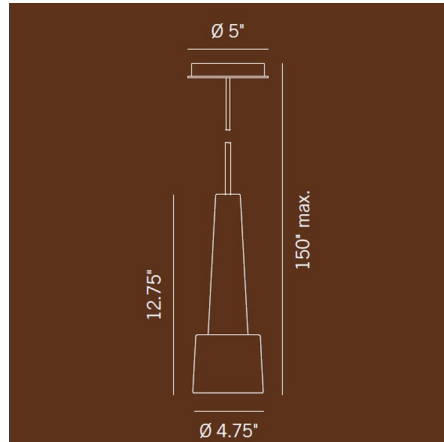

### Description

The Keule Pendant is a clean simple piece that brings pure elegance to your space. The tapered shade comes to a squared bell shape. Available with Clear Hammered Glass, Satin Opal glass or Solid Crystal with a Black Bronze finish and Black textile cord. UL listed.

### Specifications

COLOR . . . . . Satin Opal  
BODY FINISH . . . . . Black Bronze  
WATTAGE . . . . . 40W  
DIMMER . . . . . Standard 120V  
DIMENSIONS . . . . . 4.75"W x 12.75"H  
BULB NOT INCLUDED . . . . . 1 x JCD/G9/40W/120V Halogen

### Technical Information

PRODUCT DIMENSIONS . . . . . Max Overall Length: 150"

CLICK TO VIEW PRODUCT

Notes: