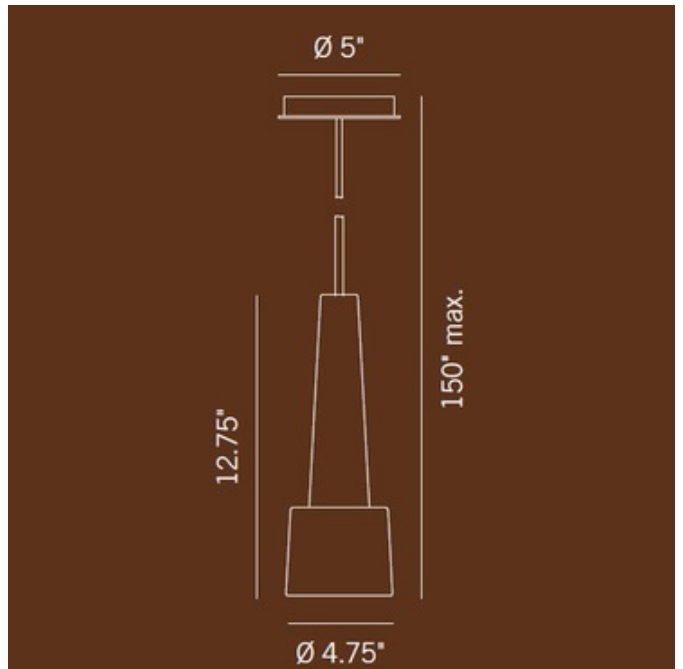

BRAND

Kalmar

DESCRIPTION

The Keule Pendant is a clean simple piece that brings pure elegance to your space. The tapered shade comes to a squared bell shape. Available with Clear Hammered Glass, Satin Opal glass or Solid Crystal with a Black Bronze finish and Black textile cord. UL listed.

Shown in: Black Bronze / Satin Opal

| | |
|--------------------------|-----------------------------|
| SHADE COLOR | Satin Opal |
| BODY FINISH | Black Bronze |
| WATTAGE | 40W |
| DIMMER | Standard 120V |
| DIMENSIONS | 4.75"W x 12.75"H |
| BULB NOT INCLUDED | |
| LAMP | 1 x JCD/G9/40W/120V Halogen |

Technical Information

| | |
|---------------------------|--------------------------|
| PRODUCT DIMENSIONS | Max Overall Length: 150" |
|---------------------------|--------------------------|

SPEC #

KLM902464