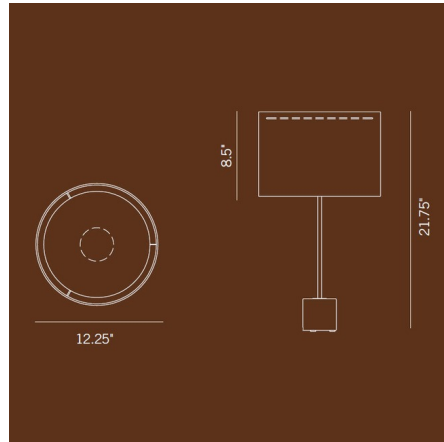

## Kilo TL Nero Portoro Table Lamp By Kalmar

### Description

The Kilo TL Nero Portoro Limited Edition Table brings both elegance and playfulness to your space. The asymmetrical form consists of a cylinder carved of Nero Portoro marble, slim stem in Polished Nickel, and a drum shape Natural silk shade. On/Off switch is located on the lamp socket. UL listed.

### Specifications

COLOR	Natural
BODY FINISH	Polished Nickel
WATTAGE	40W
DIMMER	Included
DIMENSIONS	12.25\"W x 21.75\"H
BULB NOT INCLUDED	1 x B10/Candelabra (E12)/40W/120V Incandescent
OTHER BULB OPTIONS	1 x B10/Candelabra (E12)/120V LED