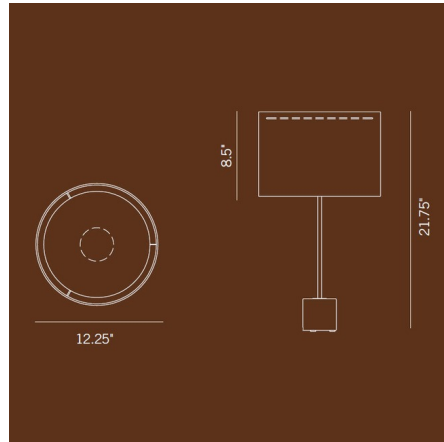

Lightology

lightology.com
866-954-4489
07-06-26

Project: _____

Company: _____

Location: _____ Fixture Type: _____

SPEC #: **KLM902493**

Approved On: _____ Approved By: _____

Kilo TL Nero Portoro Table Lamp By Kalmar

Description

The Kilo TL Nero Portoro Limited Edition Table brings both elegance and playfulness to your space. The asymmetrical form consists of a cylinder carved of Nero Portoro marble, slim stem in Polished Nickel, and a drum shape Natural silk shade. On/Off switch is located on the lamp socket. UL listed.

Shown in polished nickel / natural

Specifications

COLOR	Natural
BODY FINISH	Polished Nickel
WATTAGE	40W
DIMMER	Included
DIMENSIONS	12.25\"W x 21.75\"H
BULB NOT INCLUDED	1 x B10/Candelabra (E12)/40W/120V Incandescent
OTHER BULB OPTIONS	1 x B10/Candelabra (E12)/120V LED