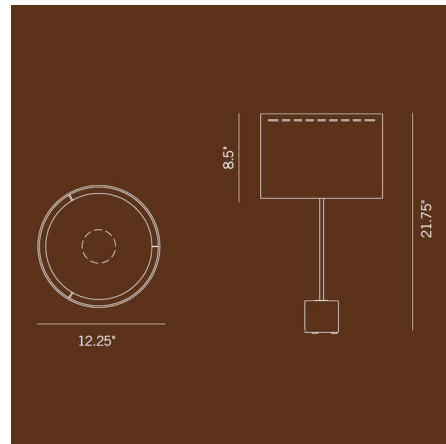

Description

The Kilo TL Nero Portoro Limited Edition Table brings both elegance and playfulness to your space. The asymmetrical form consists of a cylinder carved of Nero Portoro marble, slim stem in Polished Nickel, and a drum shape Natural silk shade. On/Off switch is located on the lamp socket. UL listed.

Shown in polished nickel / natural

Specifications

COLOR	Natural
BODY FINISH	Polished Nickel
WATTAGE	40W
DIMMER	Included
DIMENSIONS	12.25\"W x 21.75\"H
BULB NOT INCLUDED	1 x B10/Candelabra (E12)/40W/120V Incandescent
OTHER BULB OPTIONS	1 x B10/Candelabra (E12)/120V LED