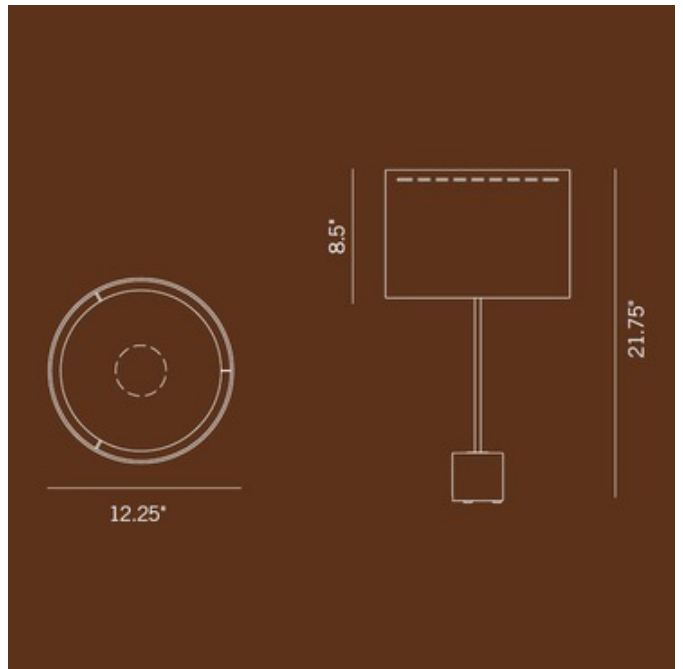

COMPANY

PROJECT

FIXTURE TYPE

APPROVED BY

DATE