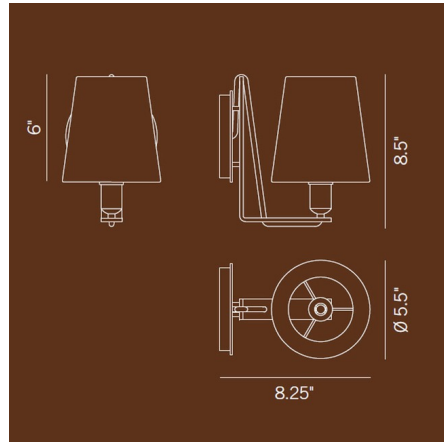

### Description

The Krems Wall Sconce is a clean elegant piece perfect in a variety of spaces in your home, from flanking a hallway to bringing light to your mirror. Available with a Natural silk cone shape shade and Polished Nickel or Polished Brass finish, and accented with a decorative Black textile cord. UL listed.

### Specifications

COLOR . . . . . Natural  
BODY FINISH . . . . . Polished Nickel  
WATTAGE . . . . . 40W  
DIMMER . . . . . Standard 120V  
DIMENSIONS . . . . . 5.5"W x 8.5"H x 8.25"D  
BULB NOT INCLUDED . . . . . 1 x JCD/G9/40W/120V Halogen