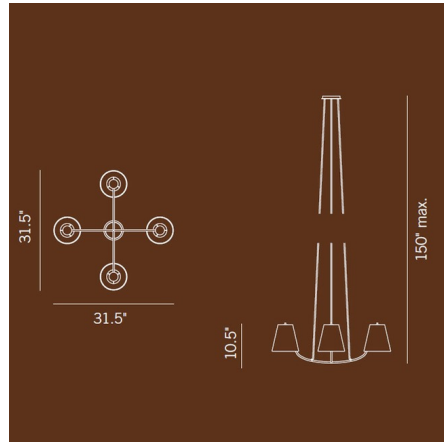

### Description

The Mexiko Chandelier is reminiscent of piece from the 40's, perfect in a variety of spaces in you home. The curved arms arc at the center making this appear square. Each arm is topped with Natural silk cone shape shades. Black textile cord completes the look. UL listed.

### Specifications

COLOR . . . . . Natural  
BODY FINISH . . . . . Polished Nickel  
WATTAGE . . . . . 160W  
DIMMER . . . . . Standard 120V  
DIMENSIONS . . . . . 31.49\"W x 10.5\"H  
BULB NOT INCLUDED . . . . . 4 x A19/Medium (E26)/40W/120V Incandescent  
OTHER BULB OPTIONS . . . . . 4 x A19/Medium (E26)/120V LED

### Technical Information

PRODUCT DIMENSIONS . . . . . Maximum Overall Length: 150"

CLICK TO VIEW PRODUCT

Notes: