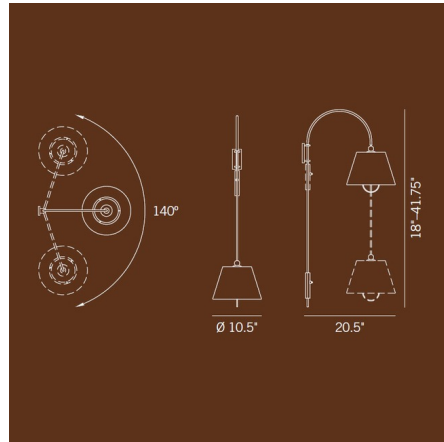

Lightology

lightology.com
866-954-4489
04-27-26

Project: _____

Company: _____

Location: _____ Fixture Type: _____

SPEC #: **KLM902500**

Approved On: _____ Approved By: _____

Reibe Swing Arm Wall Sconce By Kalmar

Description

The Reibe Swing Arm Wall Sconce is the perfect piece when you want a clean simple piece with directional light. Available with a cone shape Natural silk shade with a Polished Nickel or Polished Brass finish. The arced frame seems to hook through the shade presenting a decorative layer to this sconce. On/Off switch is located on the Black textile cord. UL listed.

Shown in polished nickel / natural

Specifications

COLOR	Natural
BODY FINISH	Polished Nickel
WATTAGE	8W
DIMMER	Standard 120V
DIMENSIONS	10.62"W x 18.11"H x 20.47"D
BULB NOT INCLUDED	1 x A19/Medium (E26)/8W/120V LED
OTHER BULB OPTIONS	1 x A19/Medium (E26)/120V LED 1 x A19/Medium (E26)/60W/120V Incandescent