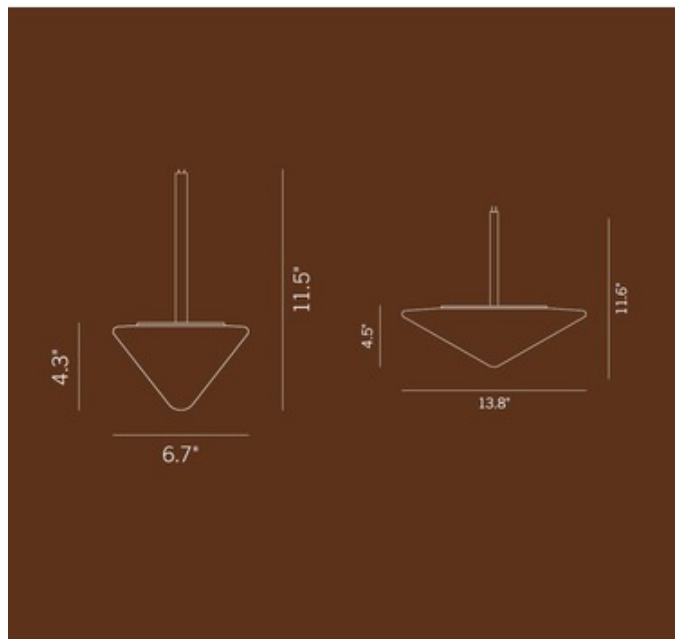

**BRAND**

Kalmar

**DESCRIPTION**

The Spinne Pendant is a clean simple piece that is perfect in any space. There is no canopy, so you can plug it in with the addition of cable guides and a hook, sold separately below, and place it wherever you want. The simply top shaped White glass diffuser is complemented by a Polished Brass or Polished Copper finish and Wheat cable. Available in two sizes. UL listed.

Shown in: Polished Brass

<b>SHADE COLOR</b>	N/A
<b>BODY FINISH</b>	Polished Brass
<b>LAMP</b>	1 x LED/10W/120V LED
<b>WATTAGE</b>	10W
<b>DIMMER</b>	Incandescent
<b>DIMENSIONS</b>	6.7"W x 11.5"H

*Technical Information*

<b>PRODUCT DIMENSIONS</b>	Cord Length: 150"
---------------------------	-------------------

<b>ITEM NUMBER</b>	KLM902504
--------------------	-----------

COMPANY	PROJECT	FIXTURE TYPE	APPROVED BY	DATE