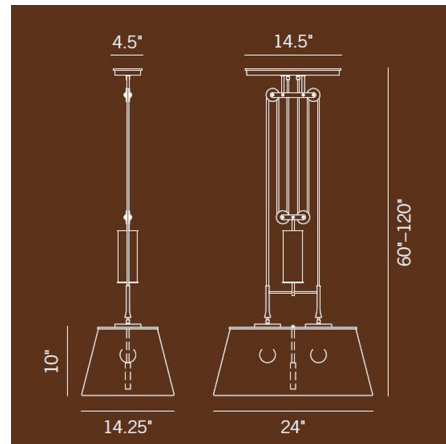

Description

The Zylinderzug Adjustable Pendant is a mechanical masterpiece, perfect in a variety of styles. The large oval Natural silk shade is complimented by a Black Bronze finish. The height is adjustable with Kalmar's signature Black cord running through four rollers suspended from the ceiling plate, with the counterweight located in the central cylinder. UL listed.

Shown in black bronze / natural

Specifications

COLOR	Natural
BODY FINISH	Black Bronze
WATTAGE	16W
DIMMER	Standard 120V
DIMENSIONS	10.23"L x 14.17"W x 24.07"H
BULB NOT INCLUDED	2 x A19/Medium (E26)/8W/120V LED
OTHER BULB OPTIONS	2 x A19/Medium (E26)/120V LED 2 x A19/Medium (E26)/60W/120V Incandescent

Technical Information

PRODUCT DIMENSIONS Max Overall Length: 120"

CLICK TO VIEW PRODUCT

Notes: