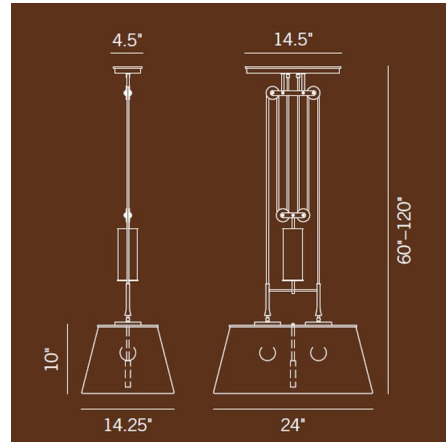

Lightology

lightology.com
866-954-4489
05-31-26

Project: _____

Company: _____

Location: _____ Fixture Type: _____

SPEC #: **KLM902525**

Approved On: _____ Approved By: _____

Zylinderzug Adjustable Pendant By Kalmar

Description

The Zylinderzug Adjustable Pendant is a mechanical masterpiece, perfect in a variety of styles. The large oval Natural silk shade is complimented by a Black Bronze finish. The height is adjustable with Kalmar's signature Black cord running through four rollers suspended from the ceiling plate, with the counterweight located in the central cylinder. UL listed.

Shown in black bronze / natural

Specifications

COLOR	Natural
BODY FINISH	Black Bronze
WATTAGE	16W
DIMMER	Standard 120V
DIMENSIONS	10.23"L x 14.17"W x 24.07"H
BULB NOT INCLUDED	2 x A19/Medium (E26)/8W/120V LED
OTHER BULB OPTIONS	2 x A19/Medium (E26)/120V LED 2 x A19/Medium (E26)/60W/120V Incandescent

Technical Information

PRODUCT DIMENSIONS Max Overall Length: 120"

CLICK TO VIEW PRODUCT

Notes: