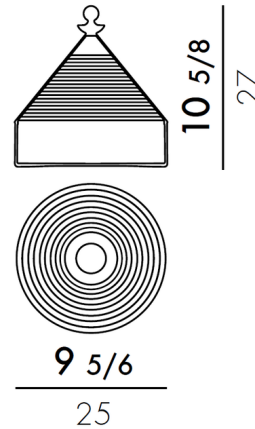

Lightology

lightology.com
866-954-4489
07-01-26

Project: _____

Company: _____

Location: _____ Fixture Type: _____

SPEC #: **KRL902528**

Approved On: _____ Approved By: _____

Trullo Storage Container

By Kartell

Description

The Trullo Storage Container, designed by Fabio Novembre, is a table container with a conical lid inspired by the houses of Alberobello in Apulia.

Shown in smoke green / smoke grey

Specifications

COLOR	Smoke Grey
BODY FINISH	Smoke Green
WATTAGE	N/A
DIMMER	N/A
DIMENSIONS	9.8"W x 10.7"H x 9.8"D
BULB	N/A
COUNTRY OF ORIGIN	Italy

CLICK TO VIEW PRODUCT

Notes: